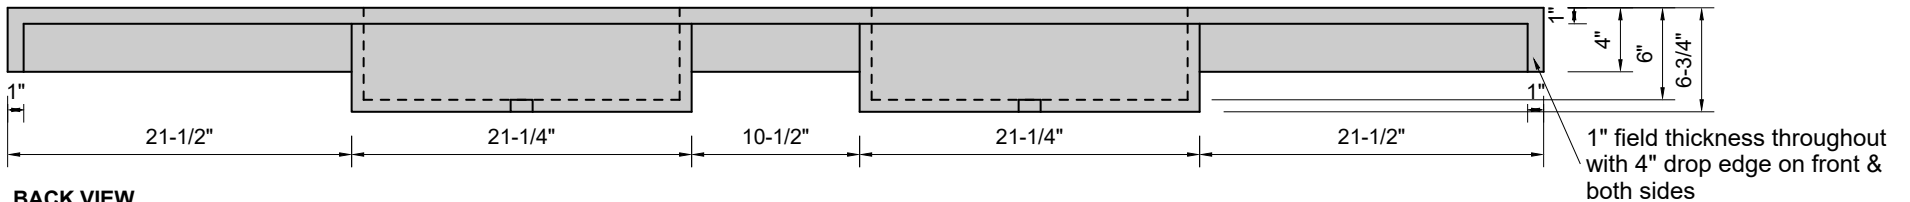

TOP VIEW

FRONT VIEW

BACK VIEW

SIDE VIEW

Model #: FLDRT-96-01
Double Ramp Traditional Drain (floating)
single faucet holes