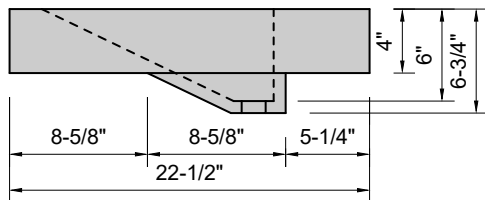

TOP VIEW

FRONT VIEW

BACK VIEW

SIDE VIEW

Model #: FLDRT-96-01
Double Ramp Traditional Drain (floating)
single faucet holes