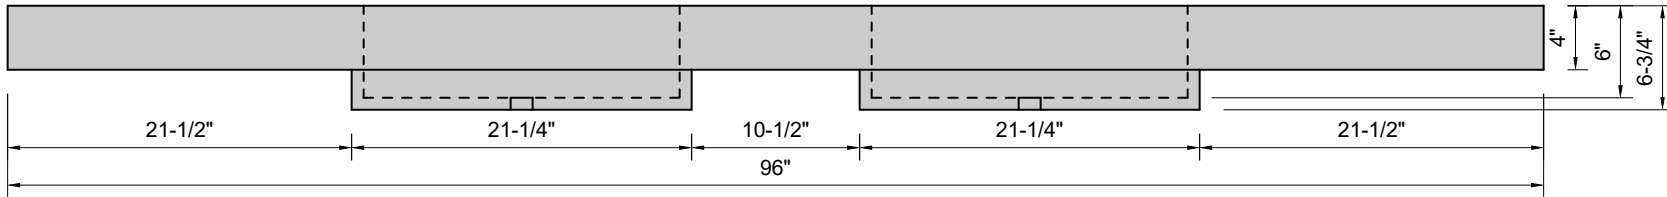

TOP VIEW

FRONT VIEW

BACK VIEW

SIDE VIEW

Model #: FLDRT-96-01
Double Ramp Traditional Drain (floating)
single faucet holes