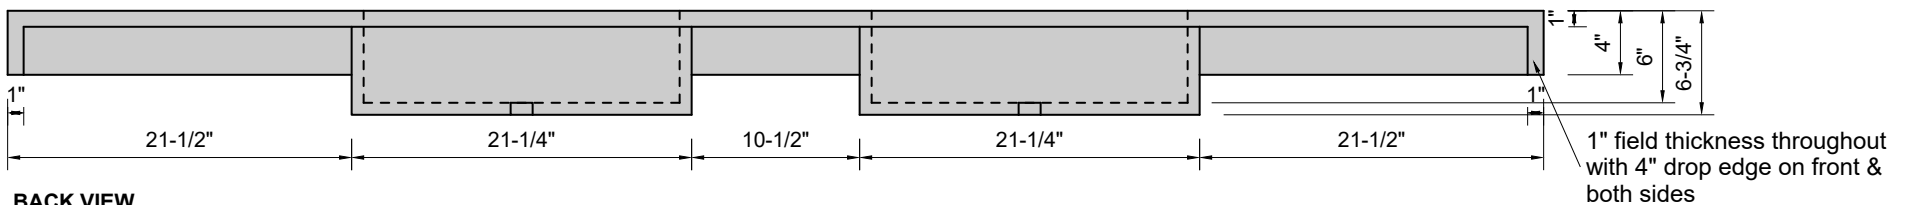

TOP VIEW

FRONT VIEW

BACK VIEW

SIDE VIEW

Model #: FLDRT-96-03
Double Ramp Traditional Drain (floating)
8" widespread faucet holes