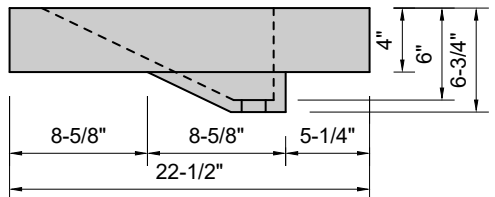

TOP VIEW

FRONT VIEW

BACK VIEW

SIDE VIEW

Model #: FLDRT-96-03
Double Ramp Traditional Drain (floating)
8" widespread faucet holes