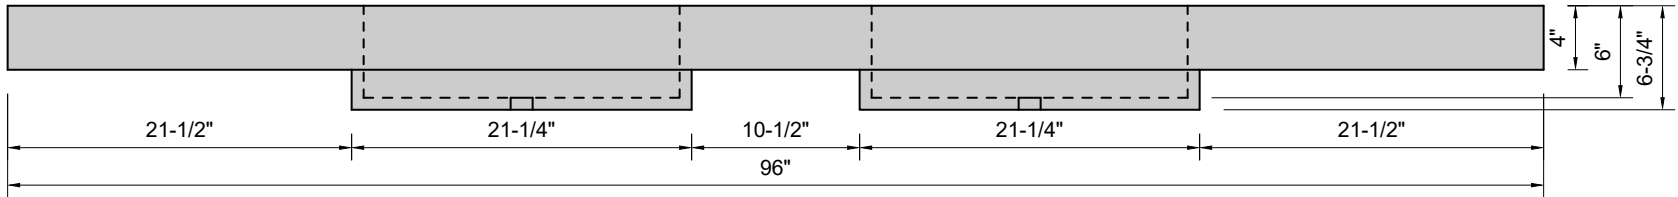

TOP VIEW

FRONT VIEW

BACK VIEW

SIDE VIEW

Model #: FLDRT-96-03
Double Ramp Traditional Drain (floating)
8" widespread faucet holes