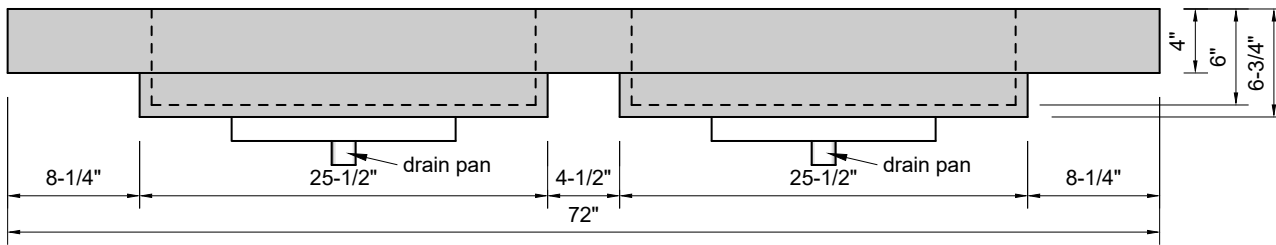

**TOP VIEW**

**FRONT VIEW**

**BACK VIEW**

**SIDE VIEW**

**Model #: FLDSR-72-00**  
**Double Small Ramp (floating)**  
**no faucet holes**