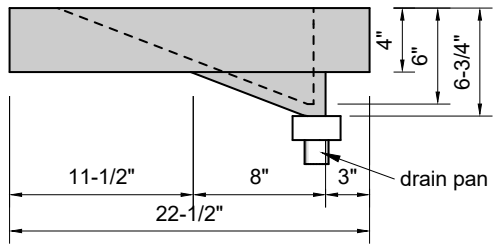

**TOP VIEW**

**FRONT VIEW**

**BACK VIEW**

**SIDE VIEW**

**Model #: FLDSR-72-00**  
**Double Small Ramp (floating)**  
**no faucet holes**