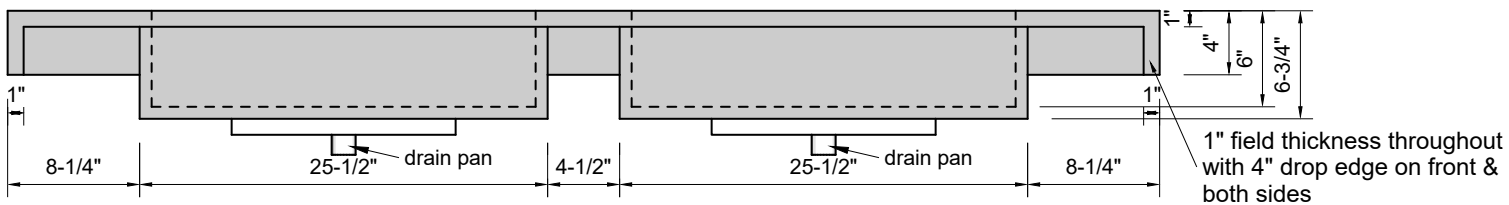

**TOP VIEW**

**FRONT VIEW**

**BACK VIEW**

**SIDE VIEW**

**Model #: FLDSR-72-00**  
**Double Small Ramp (floating)**  
**no faucet holes**