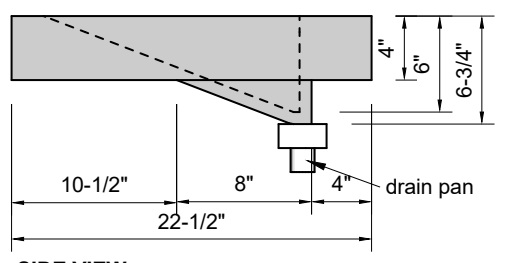

TOP VIEW

FRONT VIEW

BACK VIEW

SIDE VIEW

Model #: FLDSR-72-01
Double Small Ramp (floating)
single faucet holes