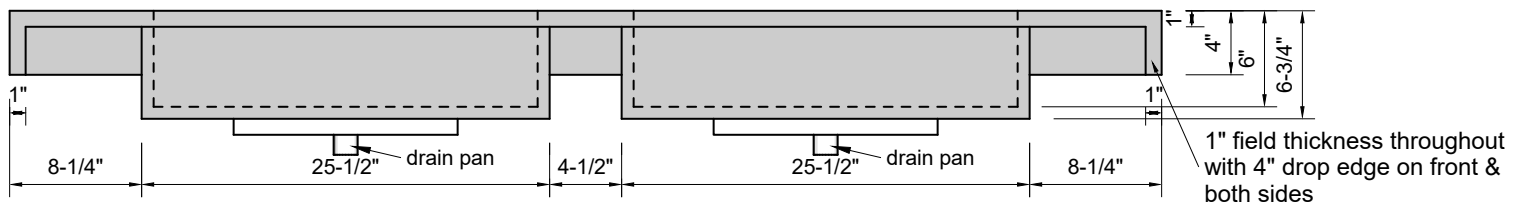

TOP VIEW

FRONT VIEW

BACK VIEW

SIDE VIEW

Model #: FLDSR-72-01
Double Small Ramp (floating)
single faucet holes