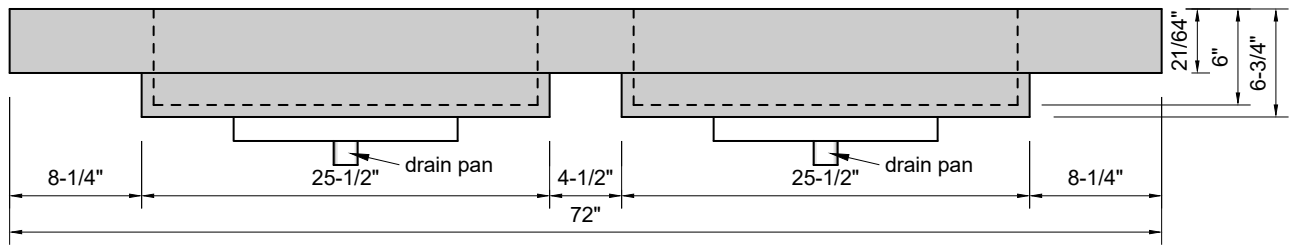

TOP VIEW

FRONT VIEW

BACK VIEW

SIDE VIEW

Model #: FLDSR-72-01
Double Small Ramp (floating)
single faucet holes