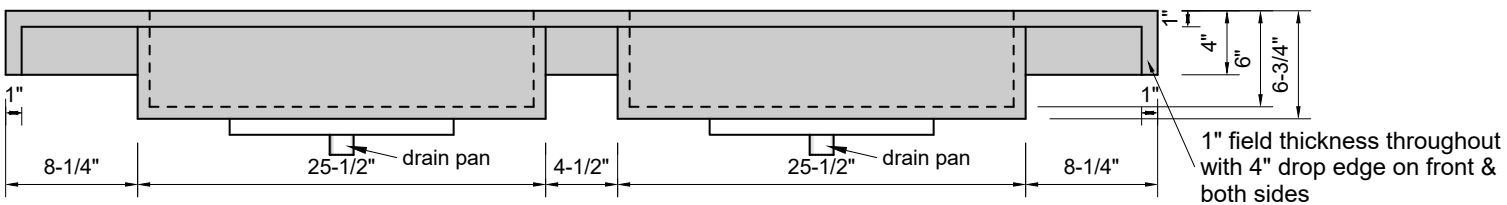

TOP VIEW

FRONT VIEW

BACK VIEW

SIDE VIEW

Model #: FLDSR-72-03
Double Small Ramp (floating)
8" widespread faucet holes