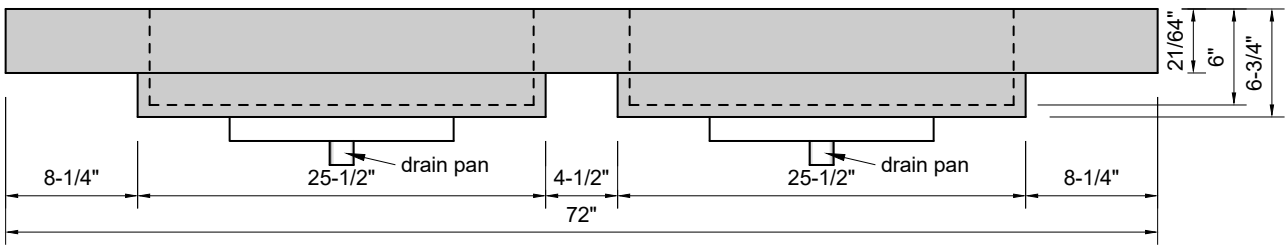

TOP VIEW

FRONT VIEW

BACK VIEW

SIDE VIEW

Model #: FLDSR-72-03
Double Small Ramp (floating)
8" widespread faucet holes