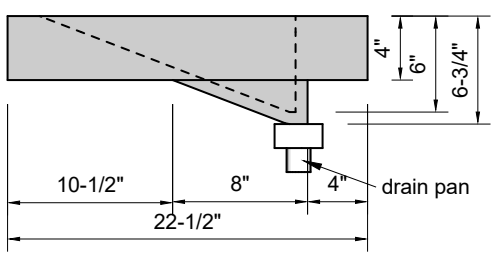

TOP VIEW

FRONT VIEW

BACK VIEW

SIDE VIEW

Model #: FLDSR-72-03
Double Small Ramp (floating)
8" widespread faucet holes