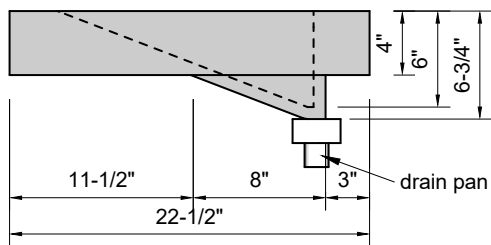

TOP VIEW

FRONT VIEW

BACK VIEW

SIDE VIEW

Model #: FLDSR-84-00
Double Small Ramp (floating)
no faucet holes