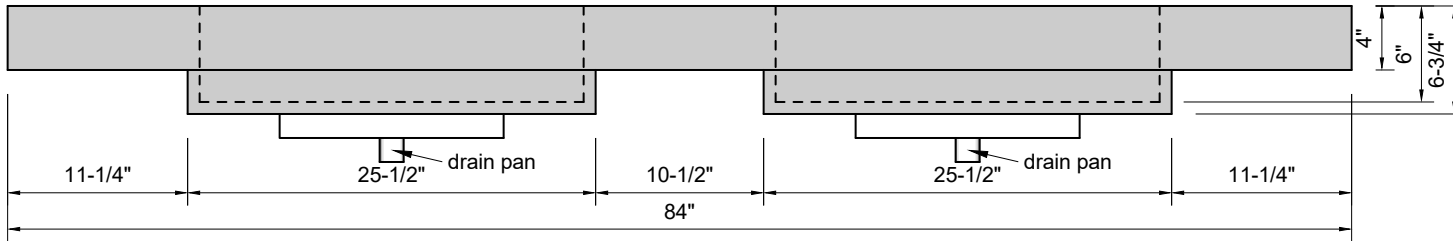

TOP VIEW

FRONT VIEW

BACK VIEW

SIDE VIEW

Model #: FLDSR-84-00
Double Small Ramp (floating)
no faucet holes