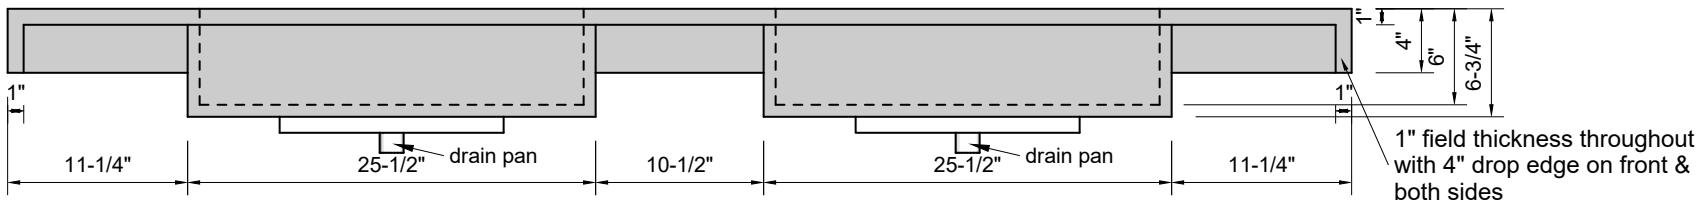

TOP VIEW

FRONT VIEW

BACK VIEW

SIDE VIEW

Model #: FLDSR-84-00
Double Small Ramp (floating)
no faucet holes