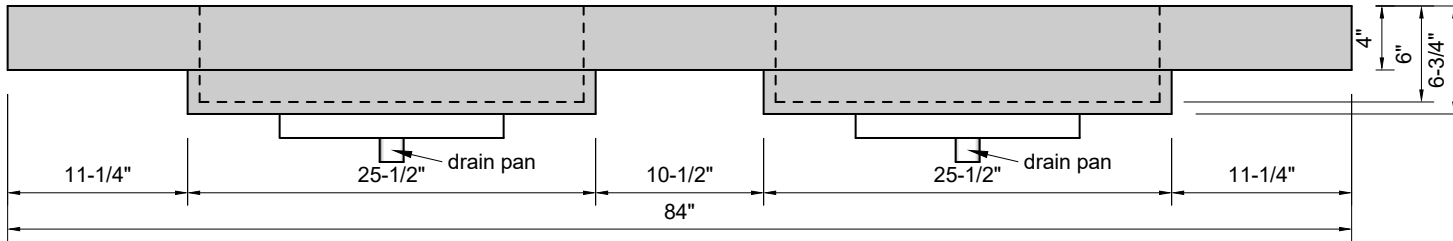

TOP VIEW

FRONT VIEW

BACK VIEW

SIDE VIEW

Model #: FLDSR-84-01
Double Small Ramp (floating)
single faucet holes