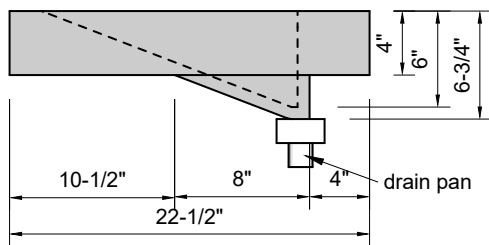

TOP VIEW

FRONT VIEW

BACK VIEW

SIDE VIEW

Model #: FLDSR-84-01
Double Small Ramp (floating)
single faucet holes