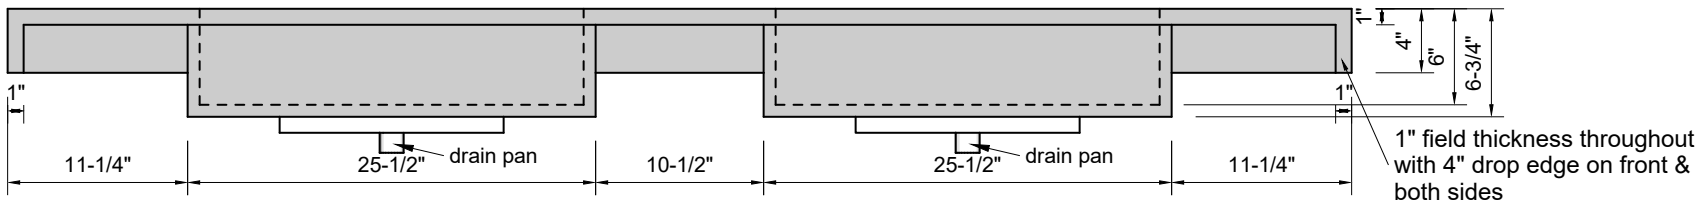

TOP VIEW

FRONT VIEW

BACK VIEW

SIDE VIEW

Model #: FLDSR-84-01
Double Small Ramp (floating)
single faucet holes