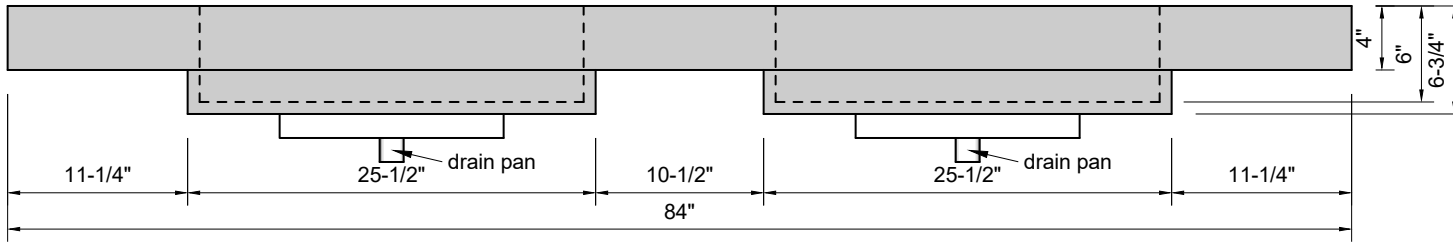

TOP VIEW

FRONT VIEW

BACK VIEW

SIDE VIEW

**Model #: FLDSR-84-03**  
**Double Small Ramp (floating)**  
**8" widespread faucet holes**