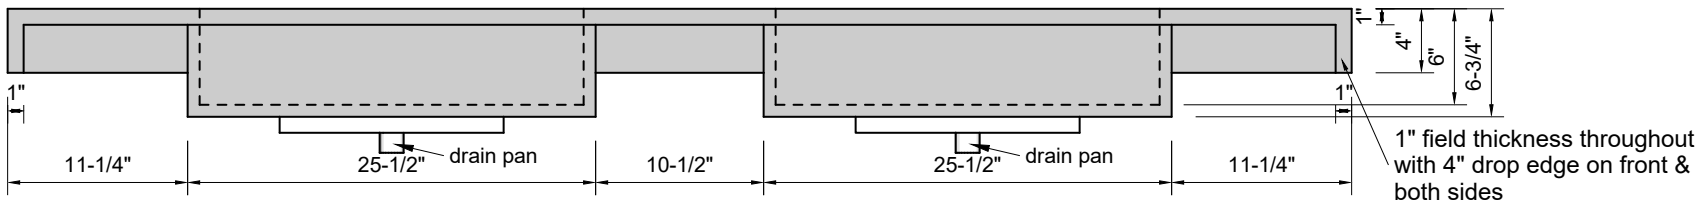

TOP VIEW

FRONT VIEW

BACK VIEW

SIDE VIEW

**Model #: FLDSR-84-03**  
**Double Small Ramp (floating)**  
**8" widespread faucet holes**