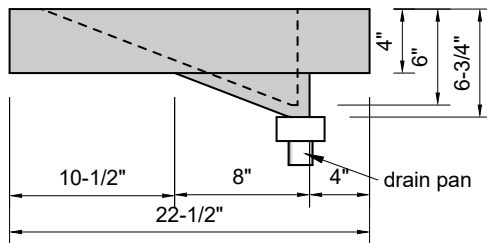

TOP VIEW

FRONT VIEW

BACK VIEW

SIDE VIEW

**Model #: FLDSR-84-03**  
**Double Small Ramp (floating)**  
**8" widespread faucet holes**