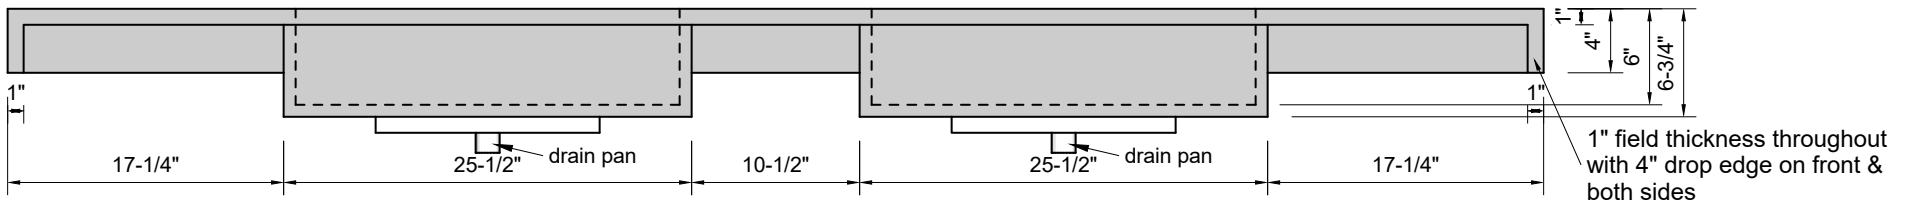

TOP VIEW

FRONT VIEW

BACK VIEW

SIDE VIEW

Model #: FLDSR-96-00
Double Small Ramp (floating)
no faucet holes