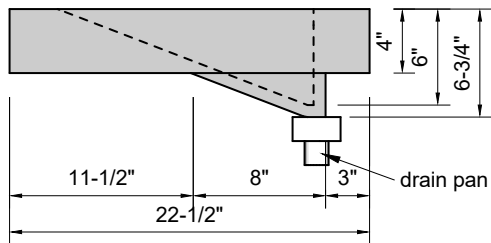

TOP VIEW

FRONT VIEW

BACK VIEW

SIDE VIEW

Model #: FLDSR-96-00
Double Small Ramp (floating)
no faucet holes