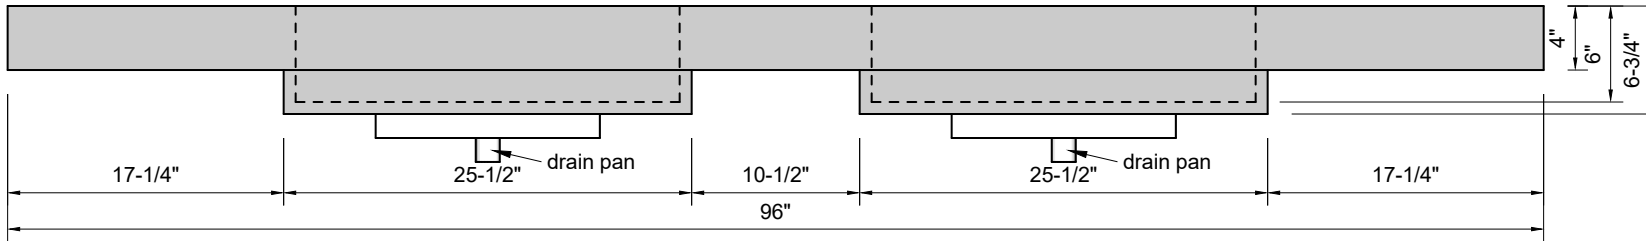

TOP VIEW

FRONT VIEW

BACK VIEW

SIDE VIEW

Model #: FLDSR-96-00
Double Small Ramp (floating)
no faucet holes