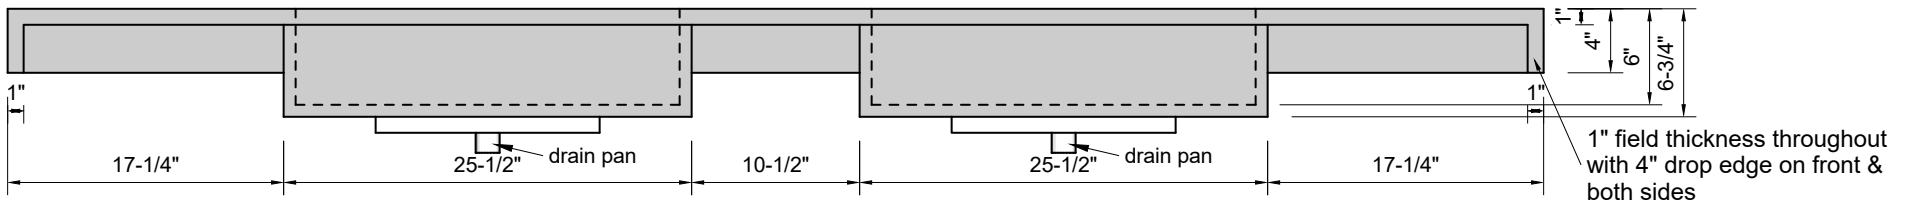

TOP VIEW

FRONT VIEW

BACK VIEW

SIDE VIEW

Model #: FLDSR-96-01
Double Small Ramp (floating)
single faucet holes