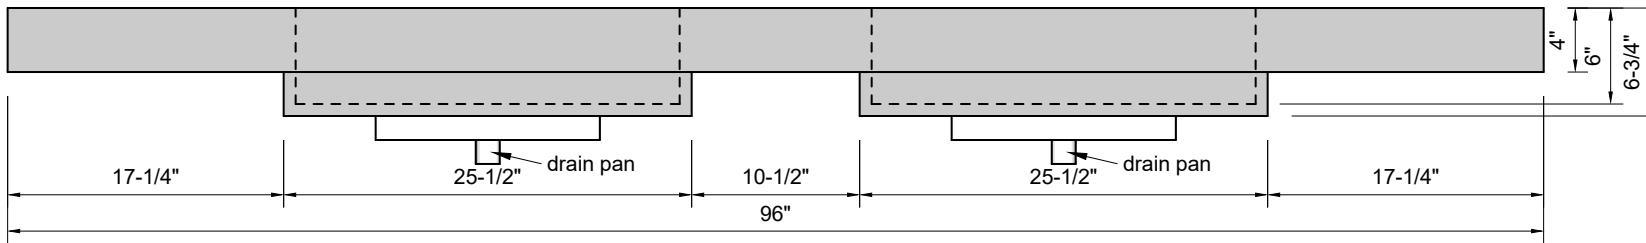

TOP VIEW

FRONT VIEW

BACK VIEW

SIDE VIEW

Model #: FLDSR-96-01
Double Small Ramp (floating)
single faucet holes