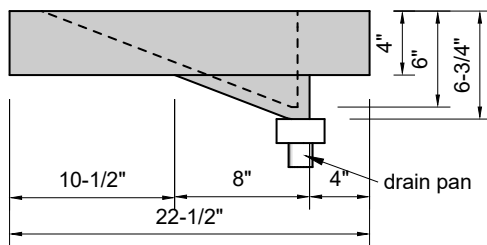

TOP VIEW

FRONT VIEW

BACK VIEW

SIDE VIEW

Model #: FLDSR-96-01
Double Small Ramp (floating)
single faucet holes