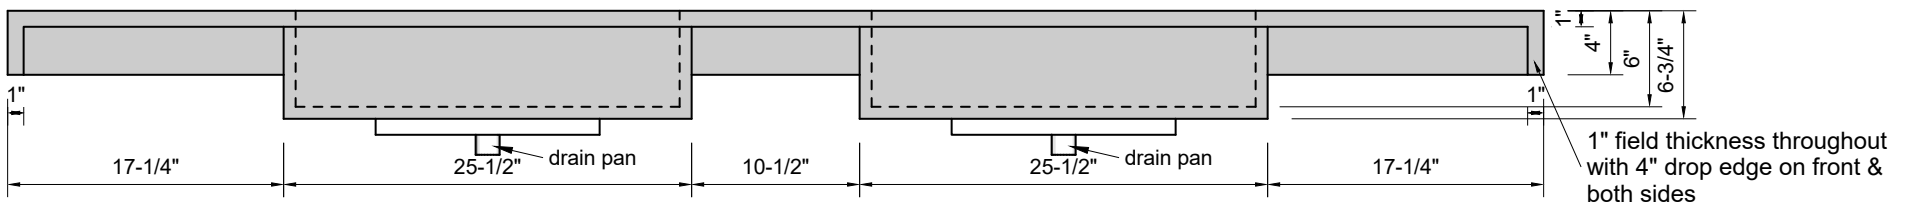

TOP VIEW

FRONT VIEW

BACK VIEW

SIDE VIEW

Model #: FLDSR-96-03
Double Small Ramp (floating)
8" widespread faucet holes