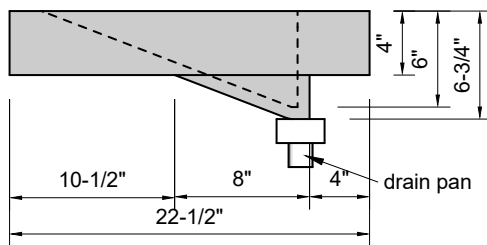

TOP VIEW

FRONT VIEW

BACK VIEW

SIDE VIEW

Model #: FLDSR-96-03
Double Small Ramp (floating)
8" widespread faucet holes