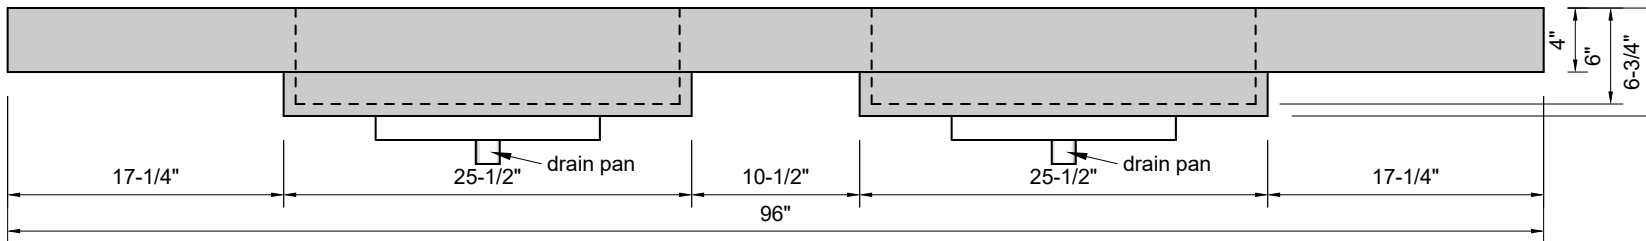

TOP VIEW

FRONT VIEW

BACK VIEW

SIDE VIEW

Model #: FLDSR-96-03
Double Small Ramp (floating)
8" widespread faucet holes