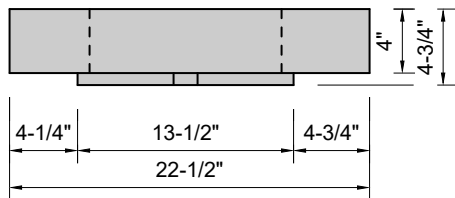

TOP VIEW

FRONT VIEW

BACK VIEW

SIDE VIEW

Model #: FLDWH-60-00
Double Whisper (floating)
no faucet holes