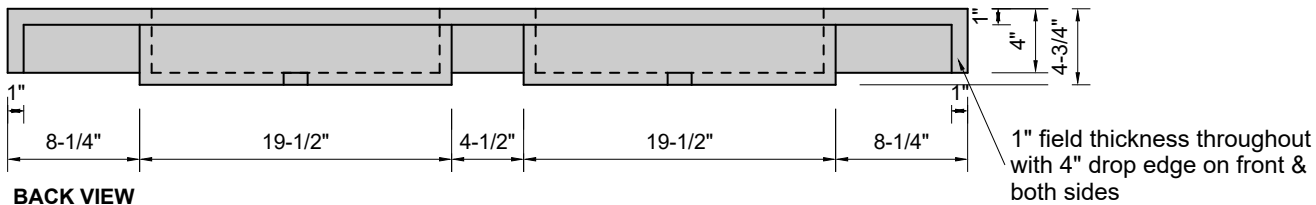

TOP VIEW

FRONT VIEW

BACK VIEW

SIDE VIEW

Model #: FLDWH-60-00
Double Whisper (floating)
no faucet holes