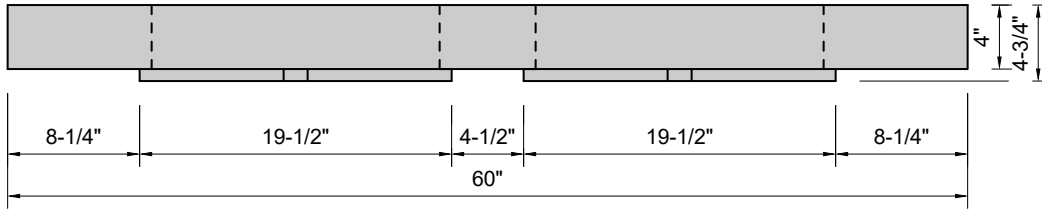

TOP VIEW

FRONT VIEW

BACK VIEW

SIDE VIEW

Model #: FLDWH-60-00
Double Whisper (floating)
no faucet holes