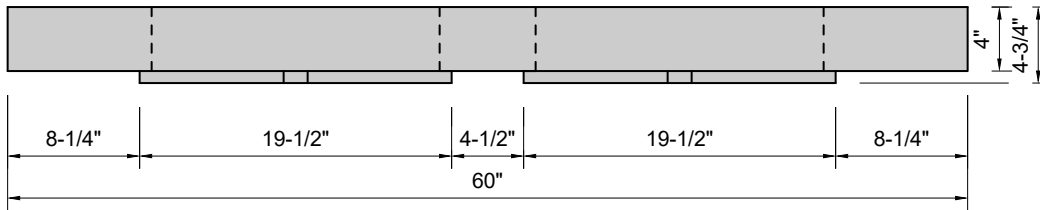

TOP VIEW

FRONT VIEW

BACK VIEW

SIDE VIEW

Model #: FLDWH-60-01
Double Whisper (floating)
single faucet holes