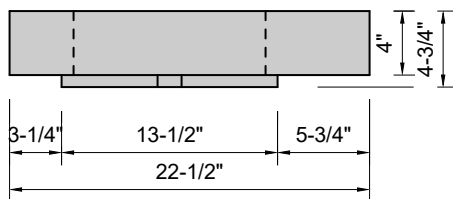

TOP VIEW

FRONT VIEW

BACK VIEW

SIDE VIEW

Model #: FLDWH-60-01
Double Whisper (floating)
single faucet holes