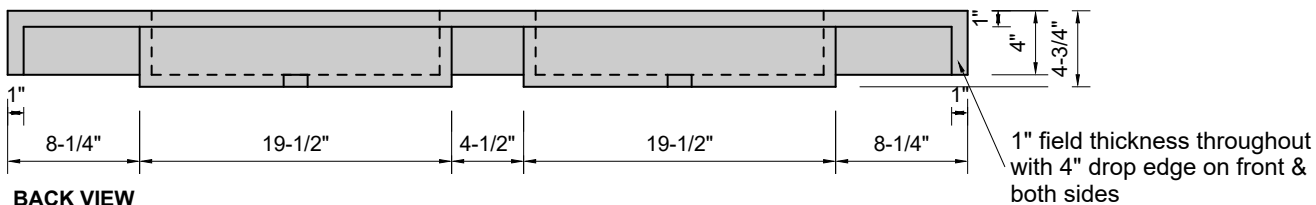

TOP VIEW

FRONT VIEW

BACK VIEW

SIDE VIEW

Model #: FLDWH-60-01
Double Whisper (floating)
single faucet holes