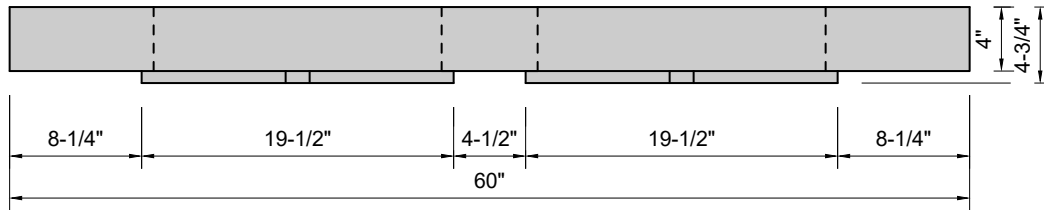

TOP VIEW

FRONT VIEW

BACK VIEW

SIDE VIEW

Model #: FLDWH-60-03
Double Whisper (floating)
8" widespread faucet holes