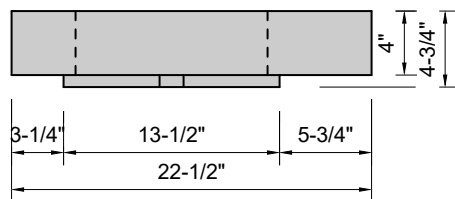

TOP VIEW

FRONT VIEW

BACK VIEW

SIDE VIEW

Model #: FLDWH-60-03
Double Whisper (floating)
8" widespread faucet holes