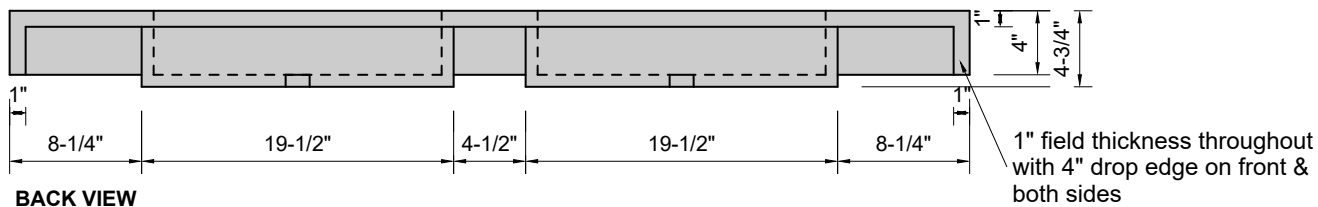

TOP VIEW

FRONT VIEW

BACK VIEW

SIDE VIEW

Model #: FLDWH-60-03
Double Whisper (floating)
8" widespread faucet holes