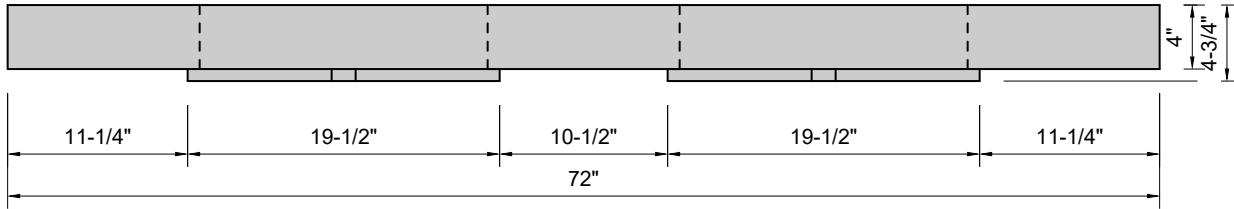

TOP VIEW

FRONT VIEW

BACK VIEW

SIDE VIEW

Model #: FLDWH-72-00
Double Whisper (floating)
no faucet holes