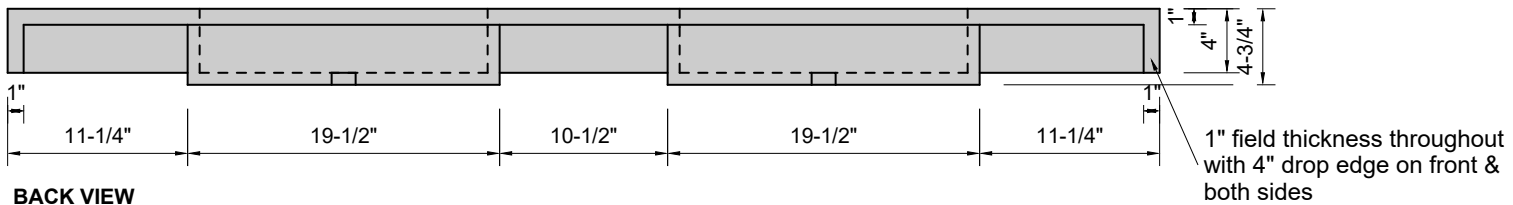

TOP VIEW

FRONT VIEW

BACK VIEW

SIDE VIEW

Model #: FLDWH-72-00
Double Whisper (floating)
no faucet holes