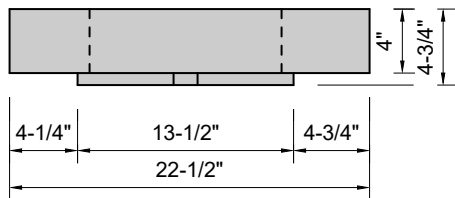

TOP VIEW

FRONT VIEW

BACK VIEW

SIDE VIEW

Model #: FLDWH-72-00
Double Whisper (floating)
no faucet holes