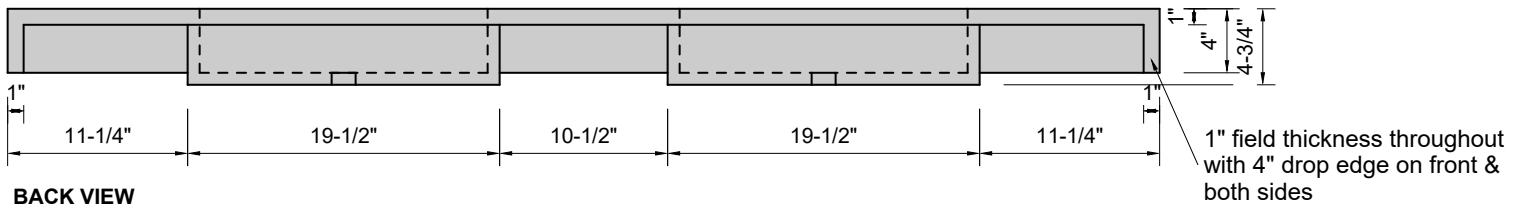

TOP VIEW

FRONT VIEW

BACK VIEW

SIDE VIEW

Model #: FLDWH-72-01
Double Whisper (floating)
single faucet holes