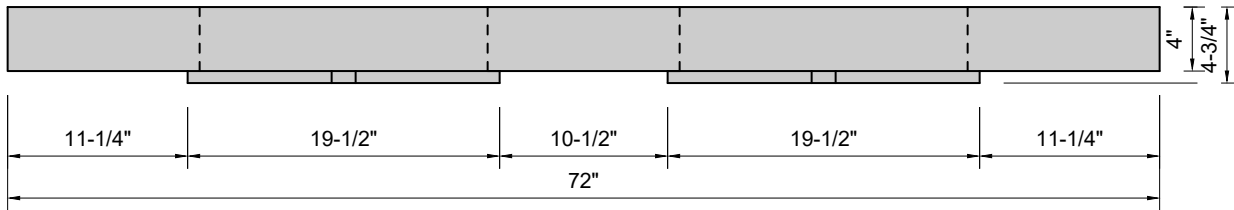

TOP VIEW

FRONT VIEW

BACK VIEW

SIDE VIEW

Model #: FLDWH-72-01
Double Whisper (floating)
single faucet holes