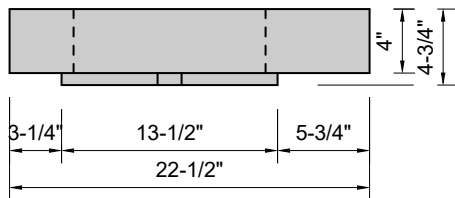

TOP VIEW

FRONT VIEW

BACK VIEW

SIDE VIEW

Model #: FLDWH-72-01
Double Whisper (floating)
single faucet holes