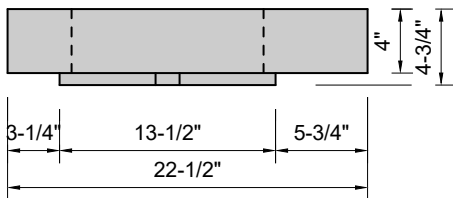

**TOP VIEW**

**FRONT VIEW**

**BACK VIEW**

**SIDE VIEW**

**Model #: FLDWH-72-03**  
**Double Whisper (floating)**  
**8" widespread faucet holes**