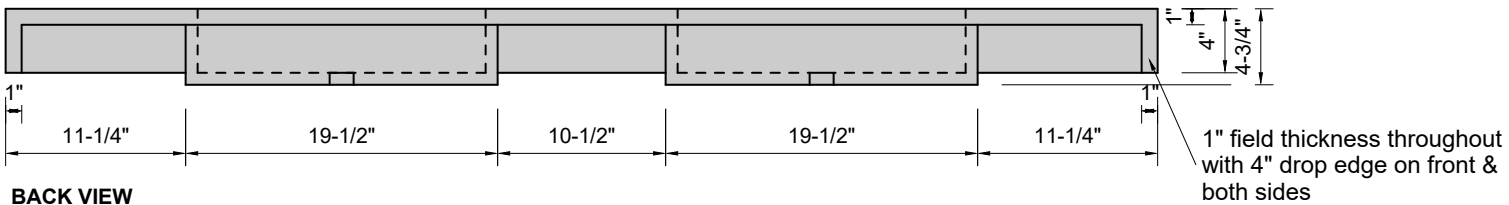

**TOP VIEW**

**FRONT VIEW**

**BACK VIEW**

**SIDE VIEW**

**Model #: FLDWH-72-03**  
**Double Whisper (floating)**  
**8" widespread faucet holes**