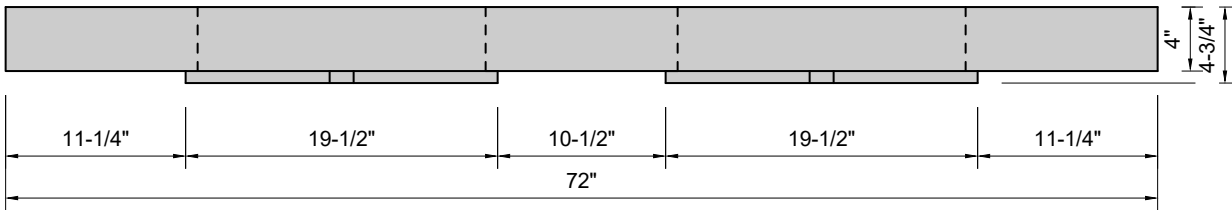

**TOP VIEW**

**FRONT VIEW**

**BACK VIEW**

**SIDE VIEW**

**Model #: FLDWH-72-03**  
**Double Whisper (floating)**  
**8" widespread faucet holes**