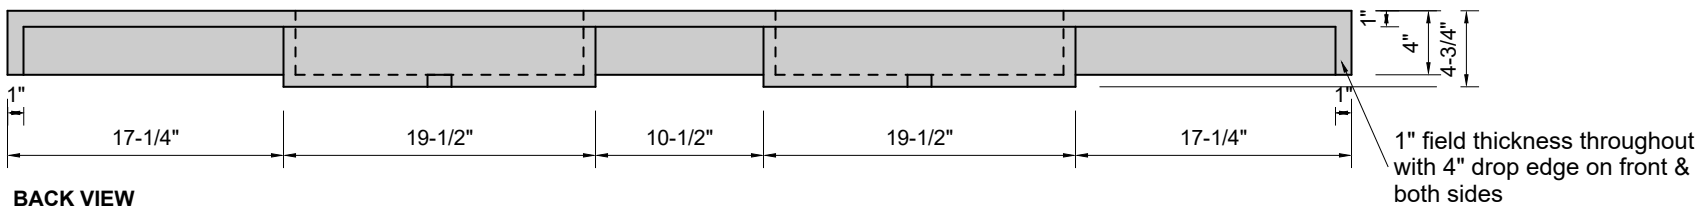

**TOP VIEW**

**FRONT VIEW**

**BACK VIEW**

**SIDE VIEW**

**Model #: FLDWH-84-00**  
**Double Whisper (floating)**  
**no faucet holes**