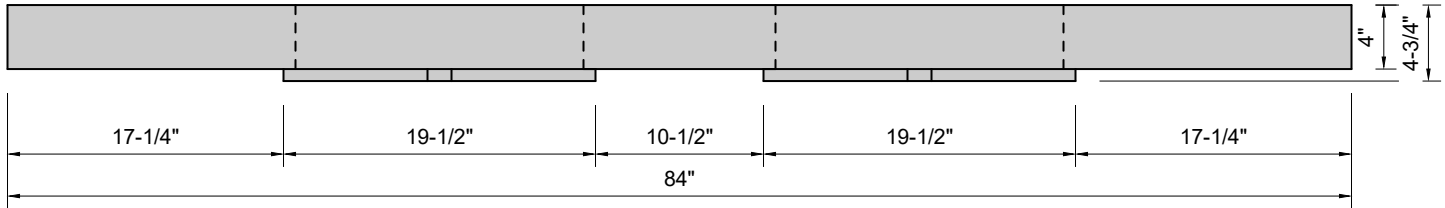

**TOP VIEW**

**FRONT VIEW**

**BACK VIEW**

**SIDE VIEW**

**Model #: FLDWH-84-00**  
**Double Whisper (floating)**  
**no faucet holes**