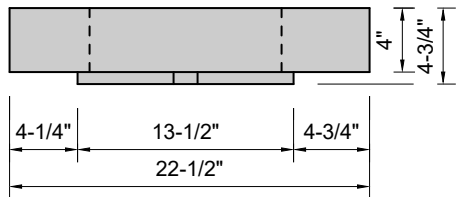

**TOP VIEW**

**FRONT VIEW**

**BACK VIEW**

**SIDE VIEW**

**Model #: FLDWH-84-00**  
**Double Whisper (floating)**  
**no faucet holes**