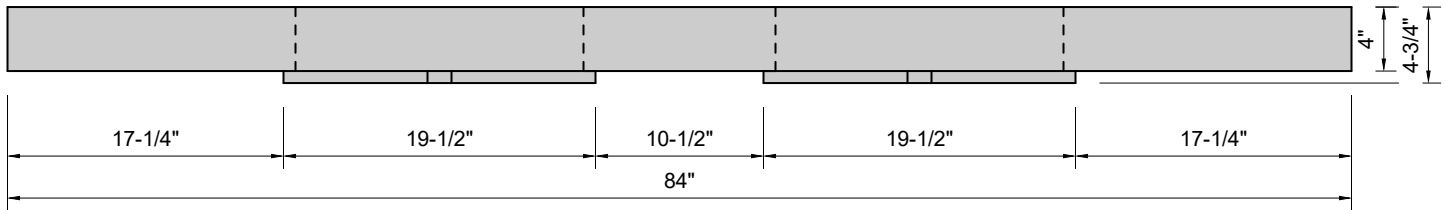

TOP VIEW

FRONT VIEW

BACK VIEW

SIDE VIEW

Model #: FLDWH-84-01
Double Whisper (floating)
single faucet holes