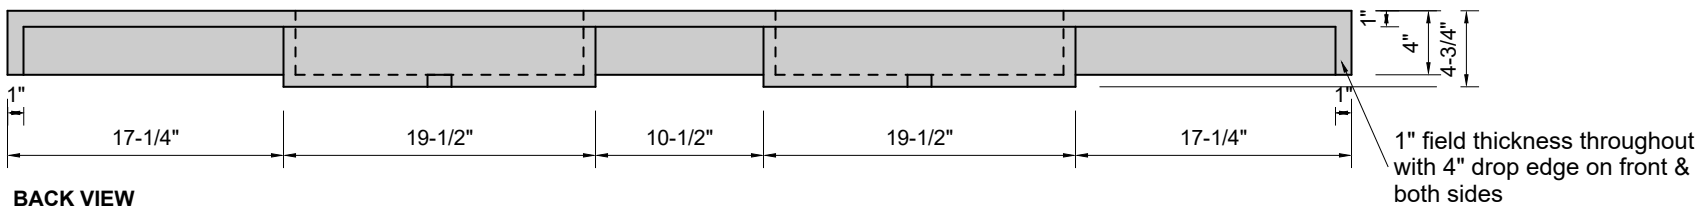

TOP VIEW

FRONT VIEW

BACK VIEW

SIDE VIEW

Model #: FLDWH-84-01
Double Whisper (floating)
single faucet holes