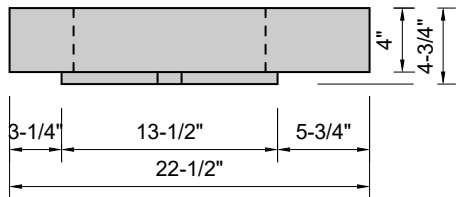

TOP VIEW

FRONT VIEW

BACK VIEW

SIDE VIEW

Model #: FLDWH-84-01
Double Whisper (floating)
single faucet holes