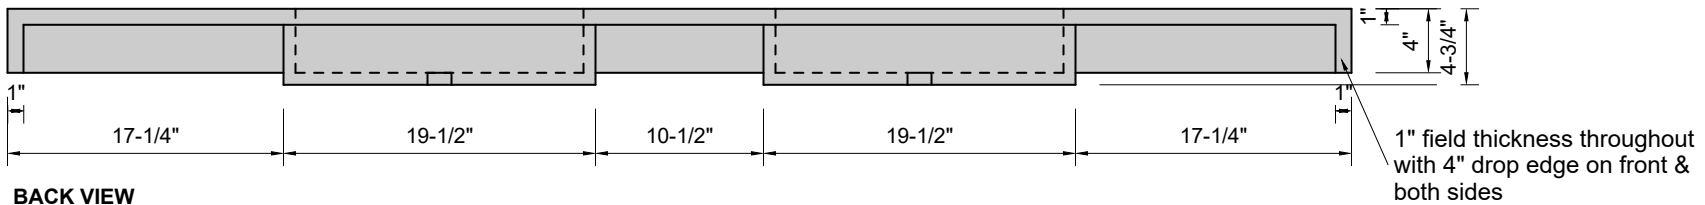

TOP VIEW

FRONT VIEW

BACK VIEW

SIDE VIEW

Model #: FLDWH-84-03
Double Whisper (floating)
8" widespread faucet holes