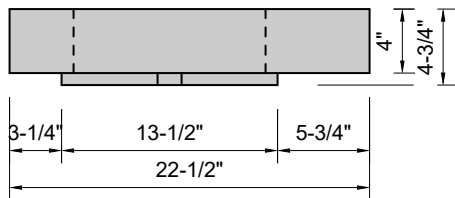

TOP VIEW

FRONT VIEW

BACK VIEW

SIDE VIEW

Model #: FLDWH-84-03
Double Whisper (floating)
8" widespread faucet holes