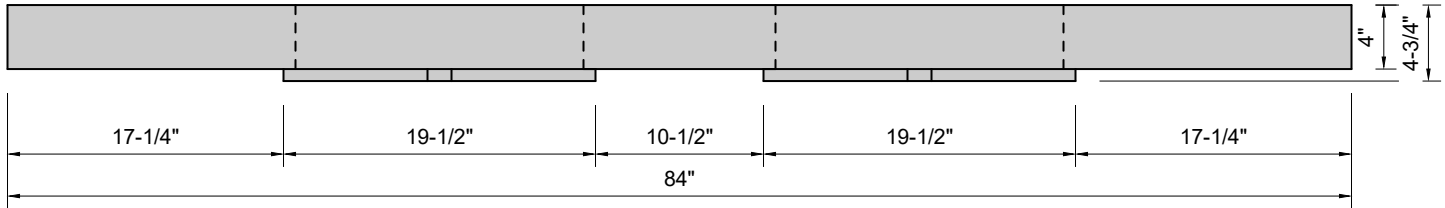

TOP VIEW

FRONT VIEW

BACK VIEW

SIDE VIEW

Model #: FLDWH-84-03
Double Whisper (floating)
8" widespread faucet holes