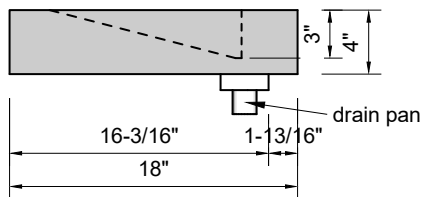

TOP VIEW

FRONT VIEW

SIDE VIEW

Model #: CS-108-00
Commercial Slope
no faucet holes