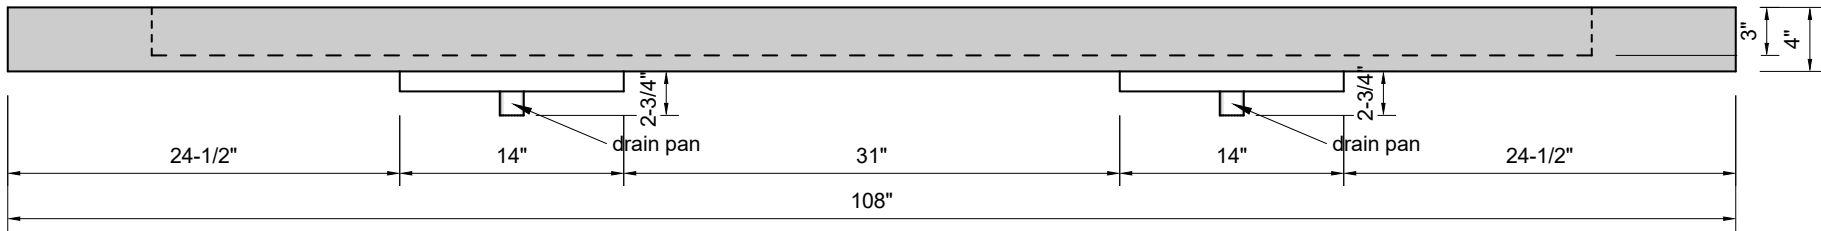

TOP VIEW

FRONT VIEW

SIDE VIEW

Model #: CS-108-00
Commercial Slope
no faucet holes