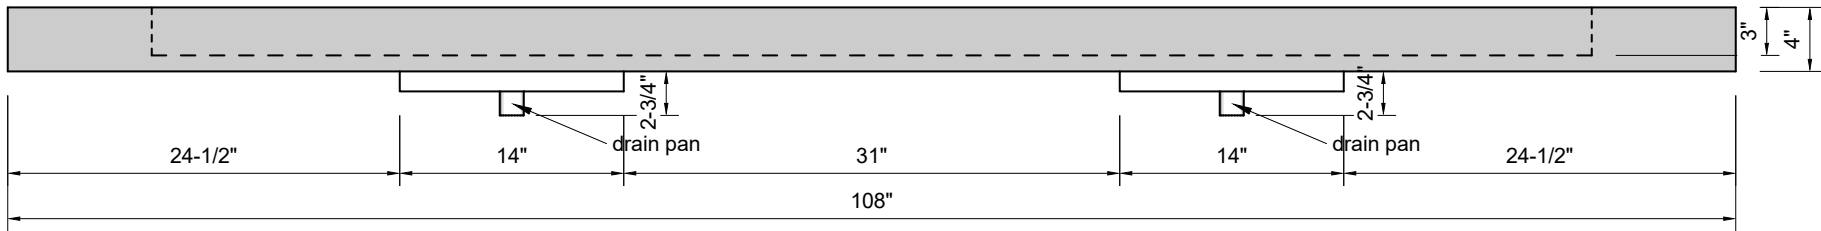

TOP VIEW

FRONT VIEW

SIDE VIEW

Model #: CS-108-03
Commercial Slope
8" widespread faucet holes