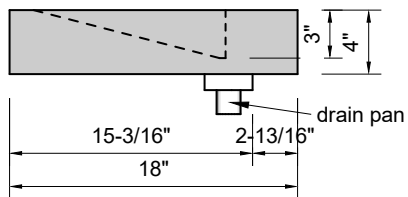

TOP VIEW

FRONT VIEW

SIDE VIEW

Model #: CS-108-03
Commercial Slope
8" widespread faucet holes