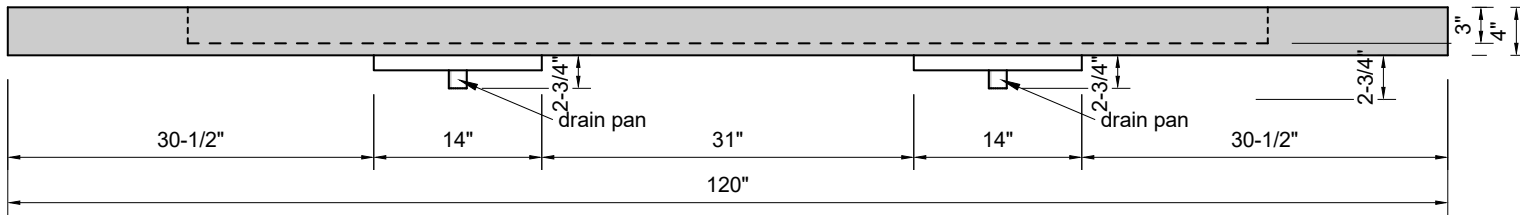

TOP VIEW

FRONT VIEW

SIDE VIEW

**Model #: CS-120-00**  
**Commercial Slope**  
**no faucet holes**