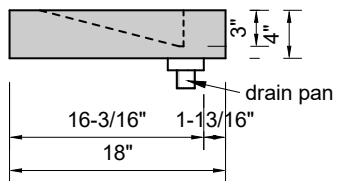

TOP VIEW

FRONT VIEW

SIDE VIEW

**Model #: CS-120-00**  
**Commercial Slope**  
**no faucet holes**