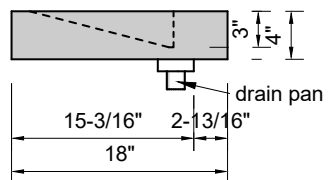

TOP VIEW

FRONT VIEW

SIDE VIEW

**Model #: CS-120-01**  
**Commercial Slope**  
**single faucet holes**