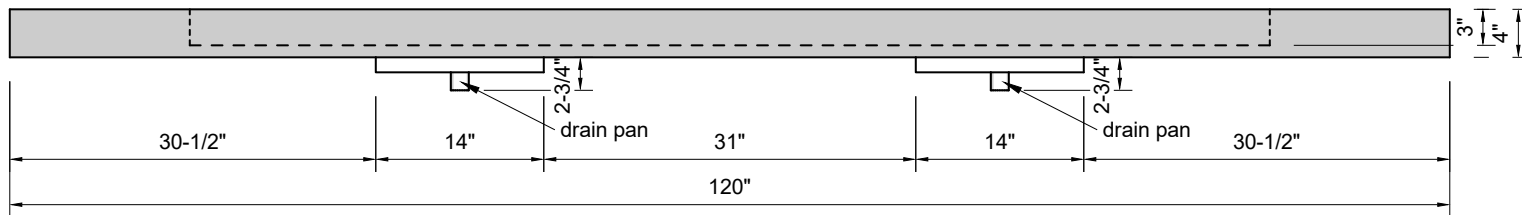

TOP VIEW

FRONT VIEW

SIDE VIEW

**Model #: CS-120-01**  
**Commercial Slope**  
**single faucet holes**