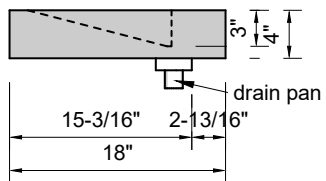

TOP VIEW

FRONT VIEW

SIDE VIEW

Model #: CS-120-03
Commercial Slope
8" widespread faucet holes