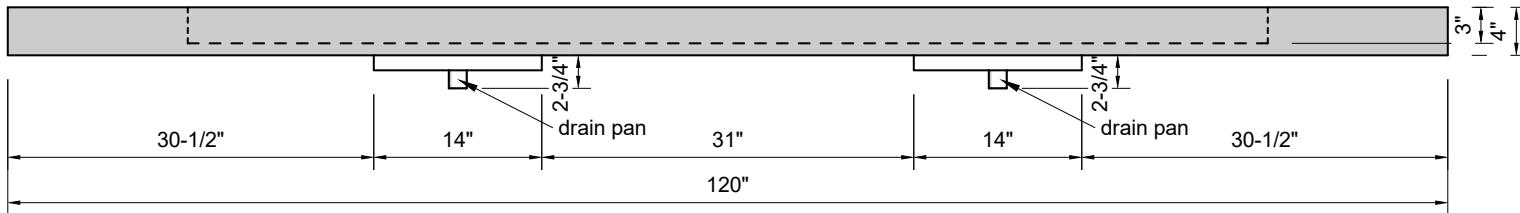

TOP VIEW

FRONT VIEW

SIDE VIEW

Model #: CS-120-03
Commercial Slope
8" widespread faucet holes