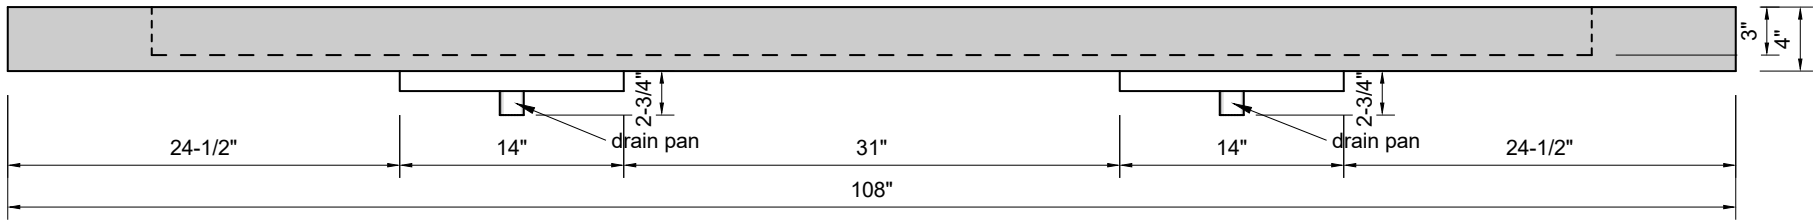

TOP VIEW

FRONT VIEW

BACK VIEW

SIDE VIEW

**Model #: FLCS-108-00**  
**Commercial Slope (floating)**  
**no faucet holes**