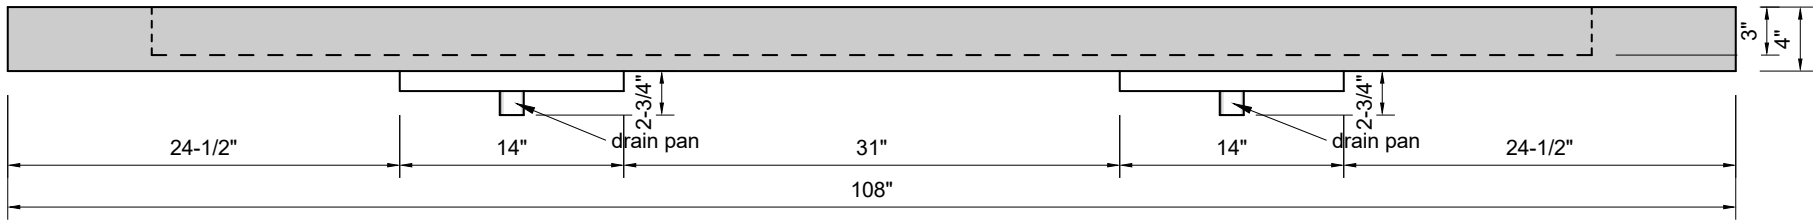

TOP VIEW

FRONT VIEW

BACK VIEW

SIDE VIEW

Model #: FLCs-108-01
Commercial Slope (floating)
single faucet holes