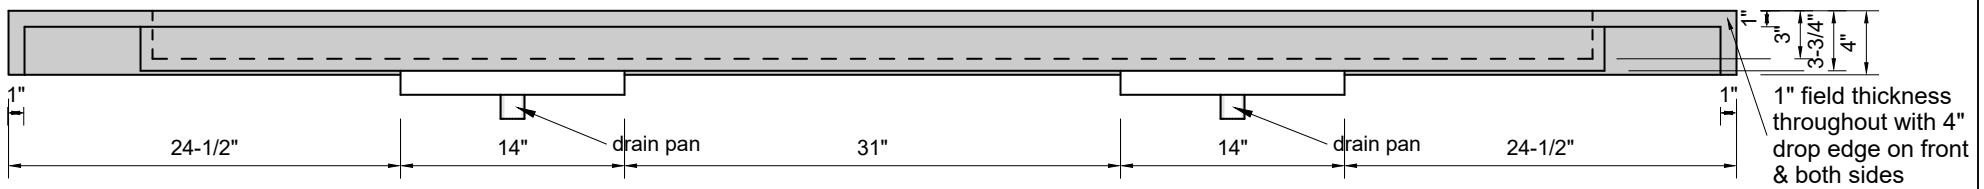

TOP VIEW

FRONT VIEW

BACK VIEW

SIDE VIEW

Model #: FLCs-108-01
Commercial Slope (floating)
single faucet holes