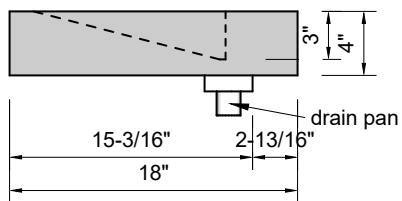

TOP VIEW

FRONT VIEW

BACK VIEW

SIDE VIEW

Model #: FLCs-108-01
Commercial Slope (floating)
single faucet holes