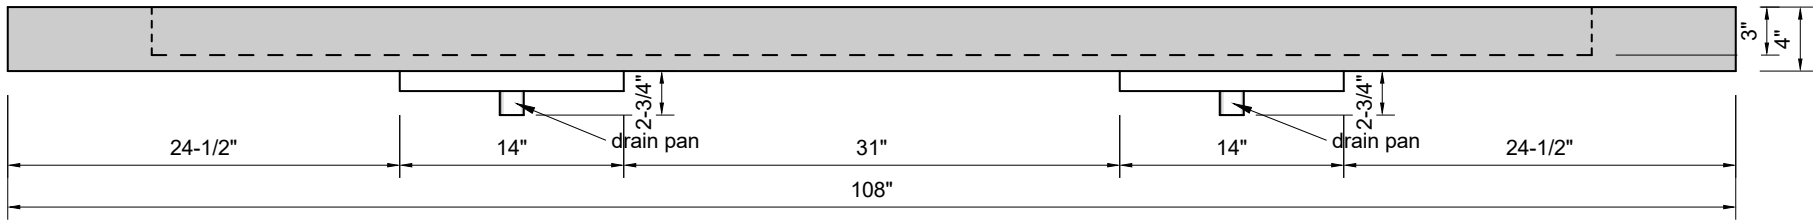

TOP VIEW

FRONT VIEW

BACK VIEW

SIDE VIEW

Model #: FLCs-108-03
Commercial Slope (floating)
8" widespread faucet holes