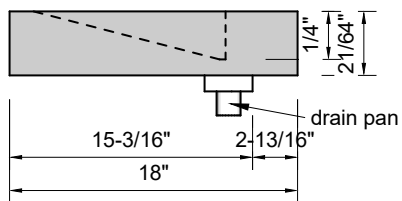

TOP VIEW

FRONT VIEW

BACK VIEW

SIDE VIEW

Model #: FLCs-108-03
Commercial Slope (floating)
8" widespread faucet holes