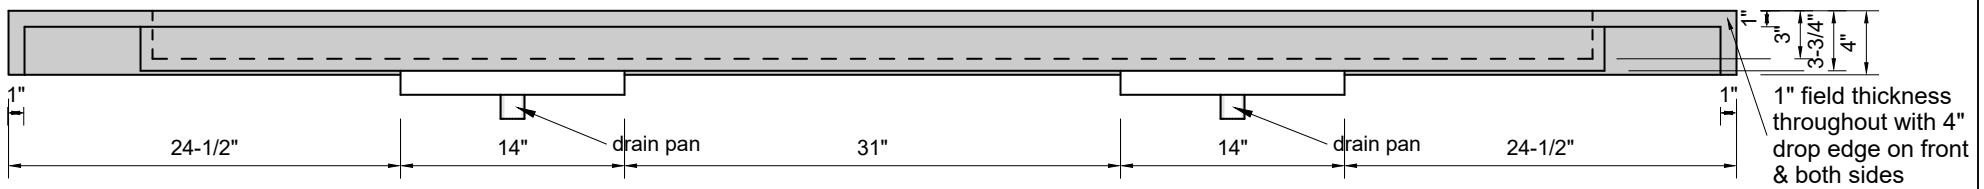

TOP VIEW

FRONT VIEW

BACK VIEW

SIDE VIEW

Model #: FLCs-108-03
Commercial Slope (floating)
8" widespread faucet holes