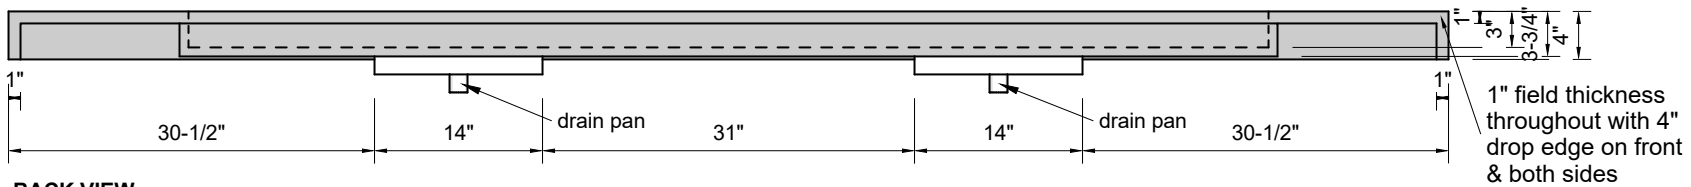

TOP VIEW

FRONT VIEW

BACK VIEW

SIDE VIEW

Model #: FLCs-120-00
Commercial Slope (floating)
no faucet holes