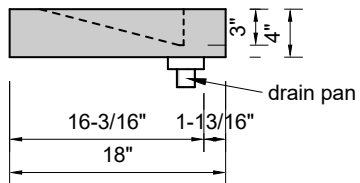

TOP VIEW

FRONT VIEW

BACK VIEW

SIDE VIEW

Model #: FLCs-120-00
Commercial Slope (floating)
no faucet holes