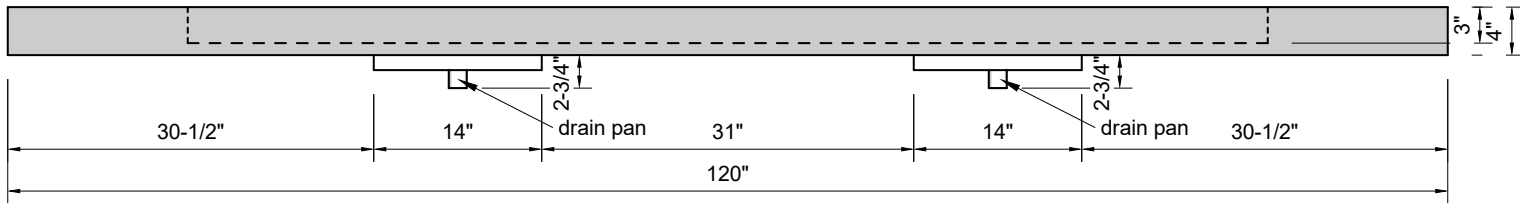

TOP VIEW

FRONT VIEW

BACK VIEW

SIDE VIEW

Model #: FLCs-120-00
Commercial Slope (floating)
no faucet holes