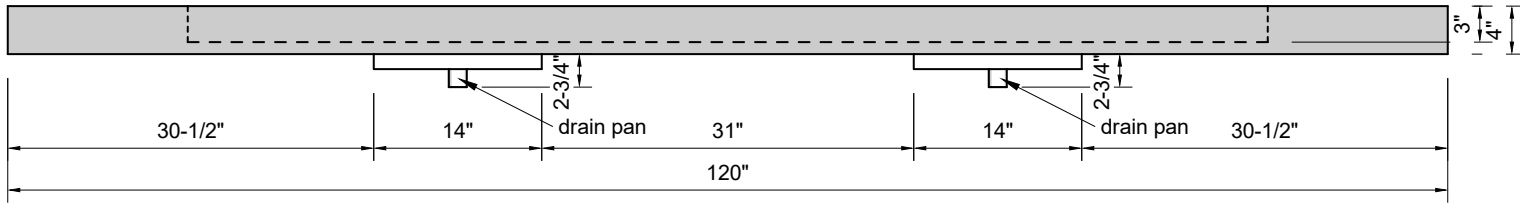

**TOP VIEW**

**FRONT VIEW**

**BACK VIEW**

**SIDE VIEW**

**Model #: FLCs-120-01**  
**Commercial Slope (floating)**  
**single faucet holes**