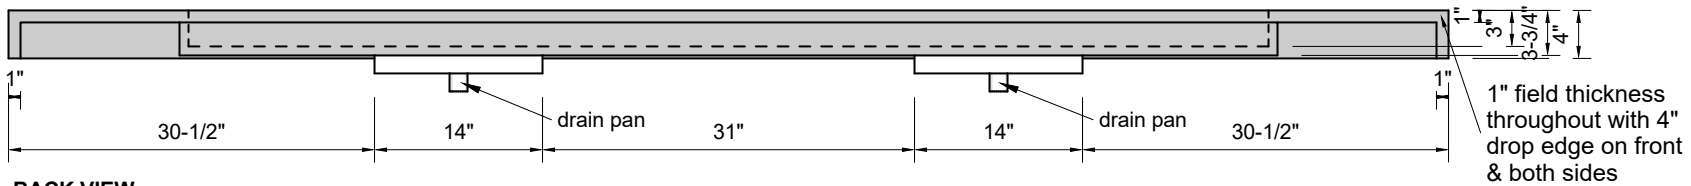

**TOP VIEW**

**FRONT VIEW**

**BACK VIEW**

**SIDE VIEW**

**Model #: FLCs-120-01**  
**Commercial Slope (floating)**  
**single faucet holes**