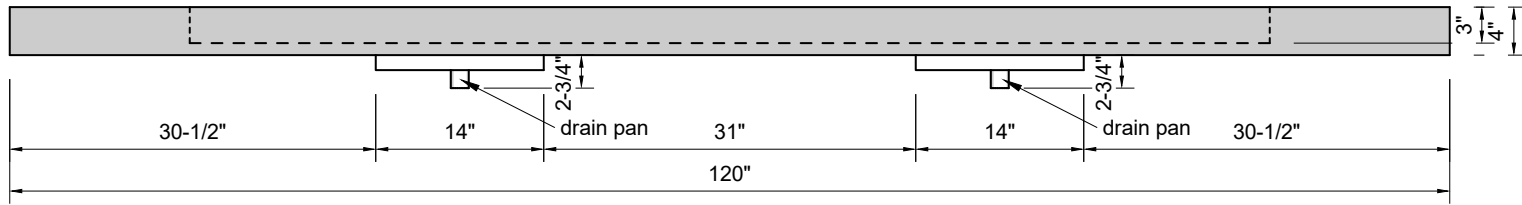

TOP VIEW

FRONT VIEW

BACK VIEW

SIDE VIEW

Model #: FLCs-120-03
Commercial Slope (floating)
8" widespread faucet holes