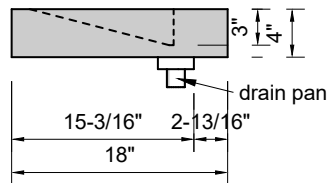

TOP VIEW

FRONT VIEW

BACK VIEW

SIDE VIEW

Model #: FLCs-120-03
Commercial Slope (floating)
8" widespread faucet holes