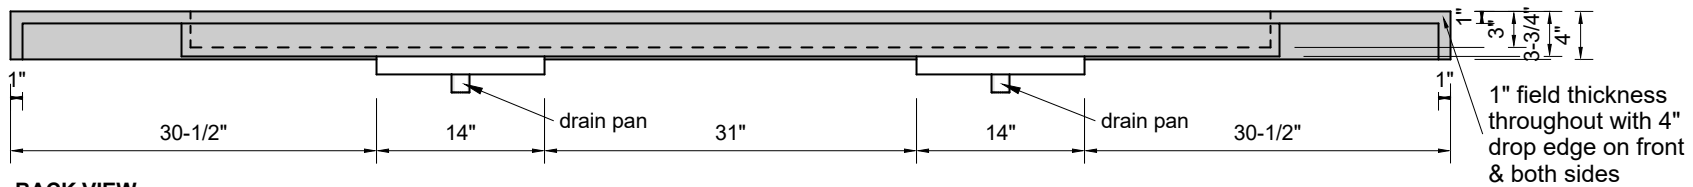

TOP VIEW

FRONT VIEW

BACK VIEW

SIDE VIEW

Model #: FLCs-120-03
Commercial Slope (floating)
8" widespread faucet holes