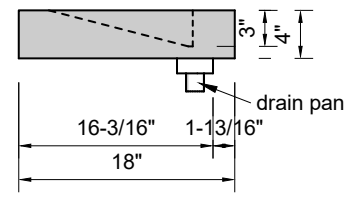

TOP VIEW

FRONT VIEW

SIDE VIEW

BACK VIEW

1" field thickness throughout with 4" drop edge on front & both sides

Model #: FLLS-108-00
Large Slope (floating)
no faucet holes