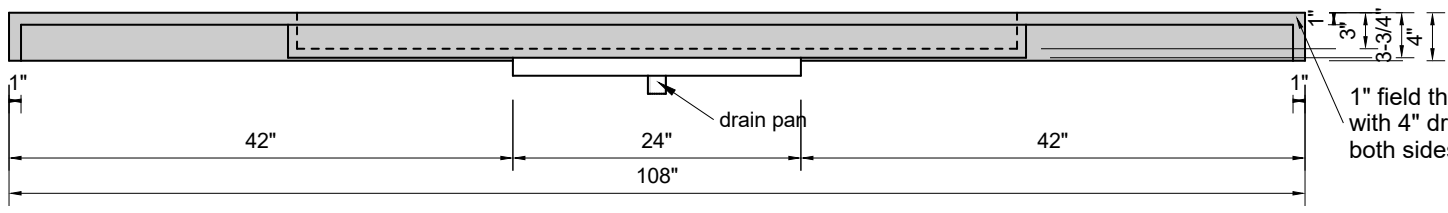

TOP VIEW

FRONT VIEW

SIDE VIEW

BACK VIEW

1" field thickness throughout with 4" drop edge on front & both sides

Model #: FLLS-108-00
Large Slope (floating)
no faucet holes