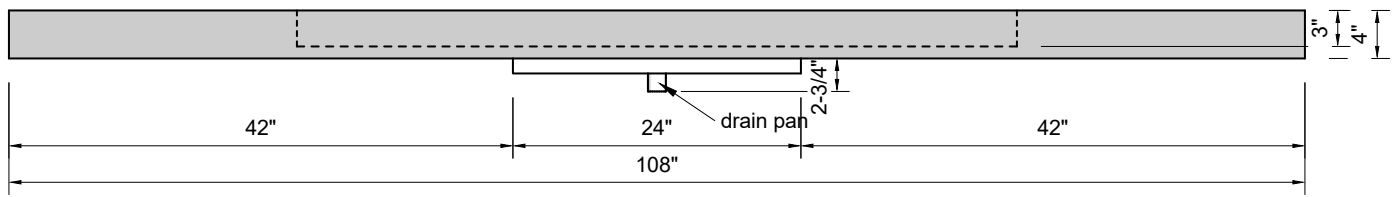

TOP VIEW

FRONT VIEW

SIDE VIEW

BACK VIEW

1" field thickness throughout with 4" drop edge on front & both sides

Model #: FLLS-108-00
Large Slope (floating)
no faucet holes