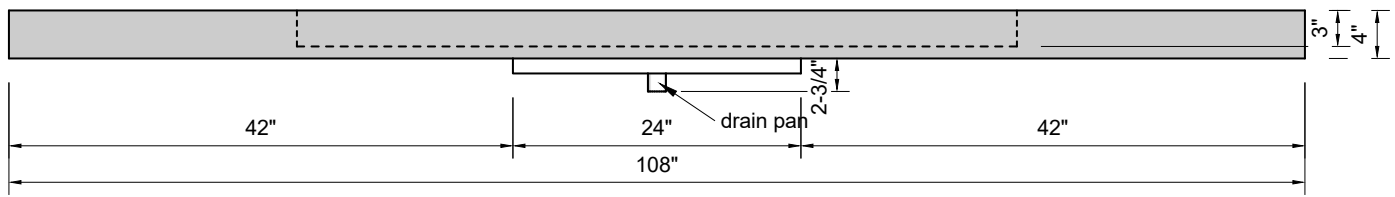

TOP VIEW

FRONT VIEW

SIDE VIEW

BACK VIEW

1" field thickness throughout with 4" drop edge on front & both sides

**Model #: FLLS-108-01**  
**Large Slope (floating)**  
**single faucet holes**