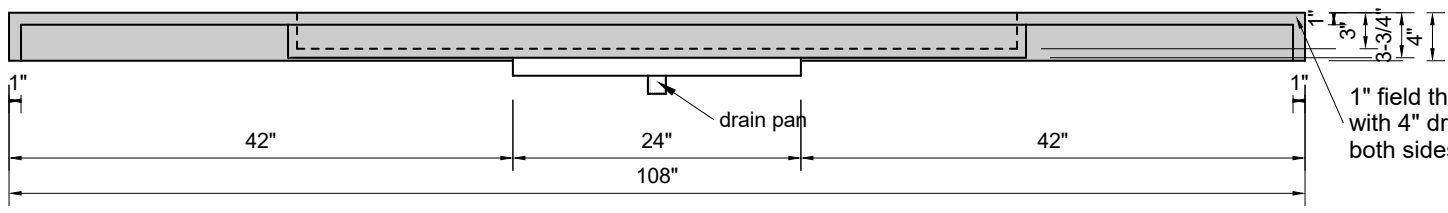

TOP VIEW

FRONT VIEW

SIDE VIEW

BACK VIEW

1" field thickness throughout with 4" drop edge on front & both sides

**Model #: FLLS-108-01**  
**Large Slope (floating)**  
**single faucet holes**