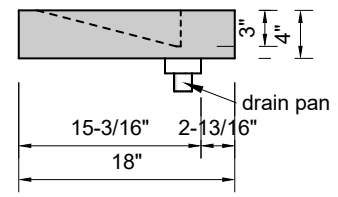

TOP VIEW

FRONT VIEW

SIDE VIEW

BACK VIEW

1" field thickness throughout with 4" drop edge on front & both sides

**Model #: FLLS-108-01**  
**Large Slope (floating)**  
**single faucet holes**