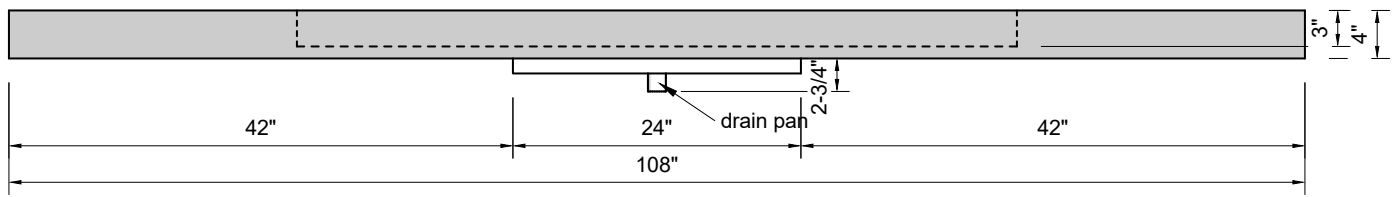

TOP VIEW

FRONT VIEW

SIDE VIEW

BACK VIEW

Model #: FLLS-108-03
Large Slope (floating)
8" widespread faucet holes