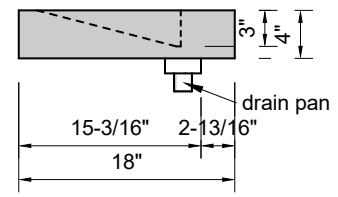

TOP VIEW

FRONT VIEW

SIDE VIEW

BACK VIEW

Model #: FLLS-108-03
Large Slope (floating)
8" widespread faucet holes