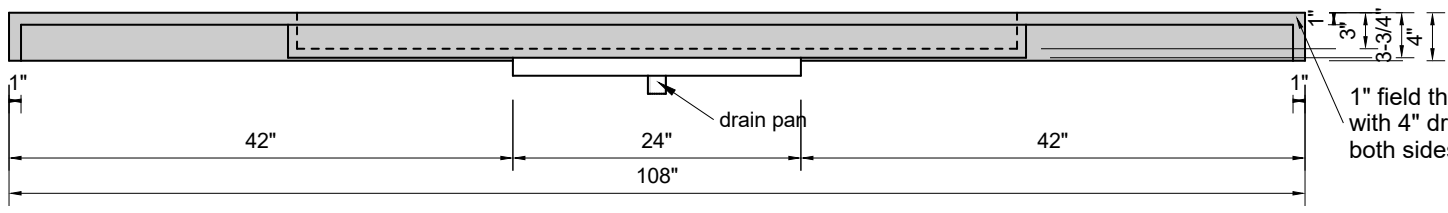

TOP VIEW

FRONT VIEW

SIDE VIEW

BACK VIEW

Model #: FLLS-108-03
Large Slope (floating)
8" widespread faucet holes