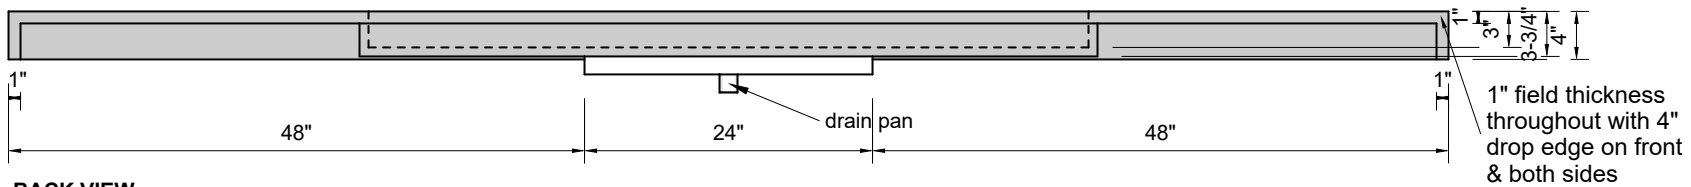

TOP VIEW

FRONT VIEW

BACK VIEW

SIDE VIEW

**Model #: FLLS-120-00**  
**Large Slope (floating)**  
**no faucet holes**