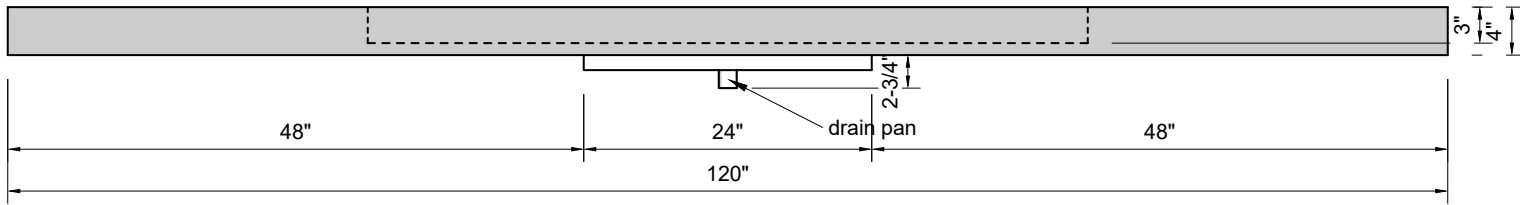

TOP VIEW

FRONT VIEW

BACK VIEW

SIDE VIEW

**Model #: FLLS-120-00**  
**Large Slope (floating)**  
**no faucet holes**