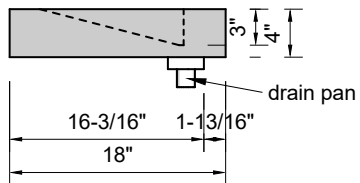

TOP VIEW

FRONT VIEW

BACK VIEW

SIDE VIEW

**Model #: FLLS-120-00**  
**Large Slope (floating)**  
**no faucet holes**