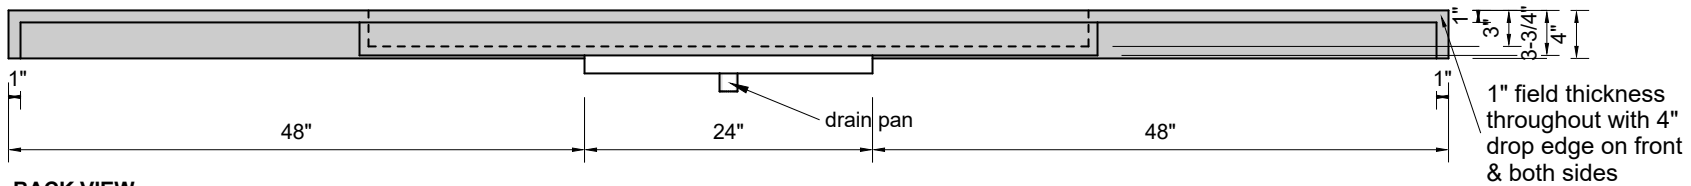

TOP VIEW

FRONT VIEW

BACK VIEW

SIDE VIEW

Model #: FLLS-120-01
Large Slope (floating)
single faucet holes