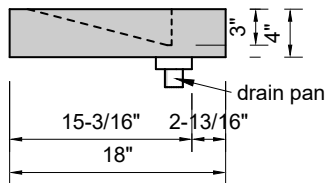

TOP VIEW

FRONT VIEW

BACK VIEW

SIDE VIEW

Model #: FLLS-120-01
Large Slope (floating)
single faucet holes