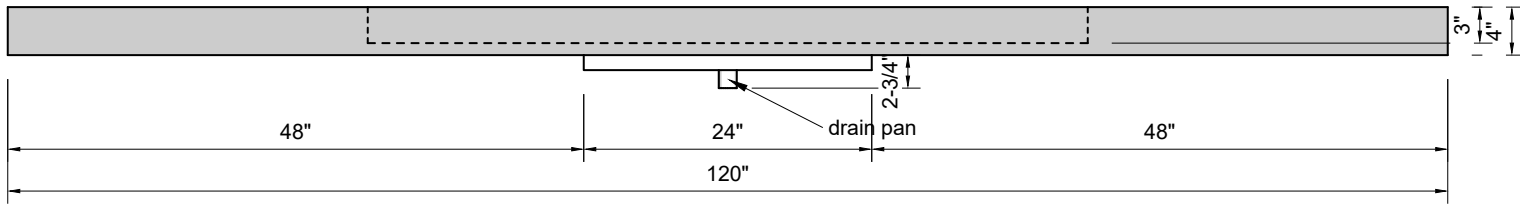

TOP VIEW

FRONT VIEW

BACK VIEW

SIDE VIEW

Model #: FLLS-120-01
Large Slope (floating)
single faucet holes