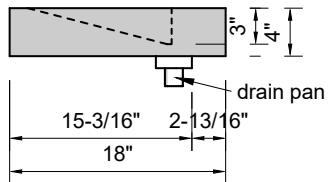

TOP VIEW

FRONT VIEW

BACK VIEW

SIDE VIEW

Model #: FLLS-120-03
Large Slope (floating)
8" widespread faucet holes