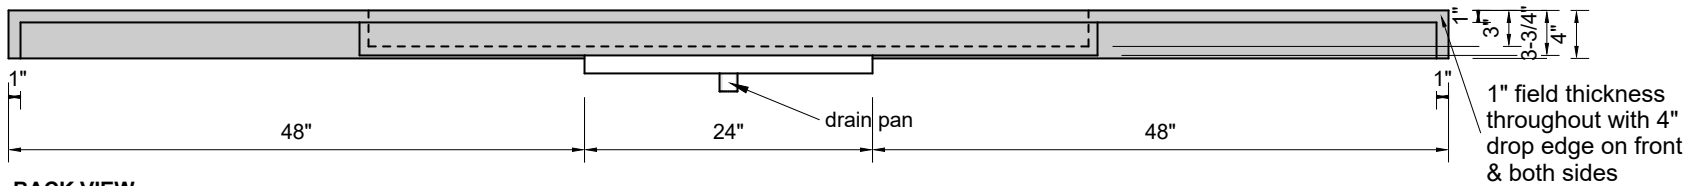

TOP VIEW

FRONT VIEW

BACK VIEW

SIDE VIEW

Model #: FLLS-120-03
Large Slope (floating)
8" widespread faucet holes