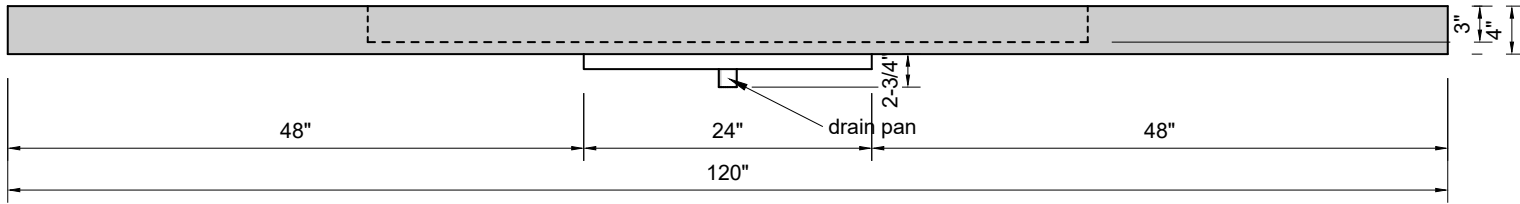

TOP VIEW

FRONT VIEW

BACK VIEW

SIDE VIEW

Model #: FLLS-120-03
Large Slope (floating)
8" widespread faucet holes