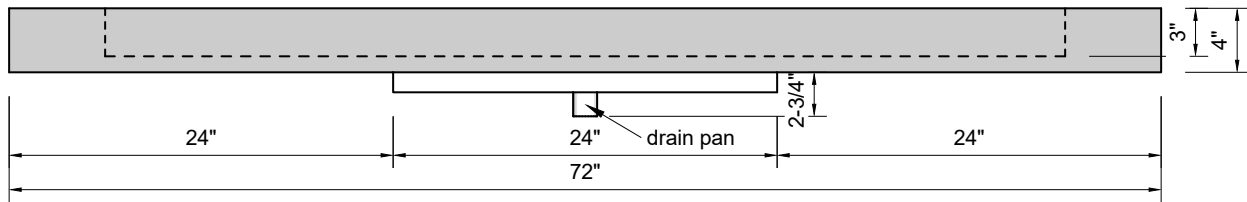

TOP VIEW

FRONT VIEW

SIDE VIEW

BACK VIEW

Model #: FLLS-72-00
Large Slope (floating)
no faucet holes