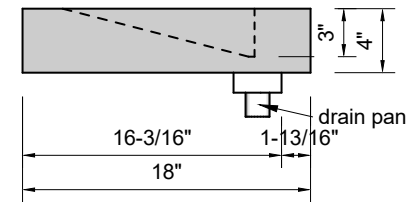

TOP VIEW

FRONT VIEW

SIDE VIEW

BACK VIEW

Model #: FLLS-72-00
Large Slope (floating)
no faucet holes