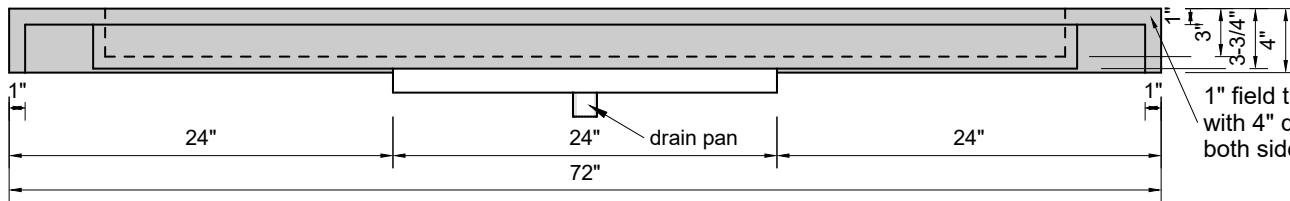

TOP VIEW

FRONT VIEW

SIDE VIEW

BACK VIEW

Model #: FLLS-72-00
Large Slope (floating)
no faucet holes