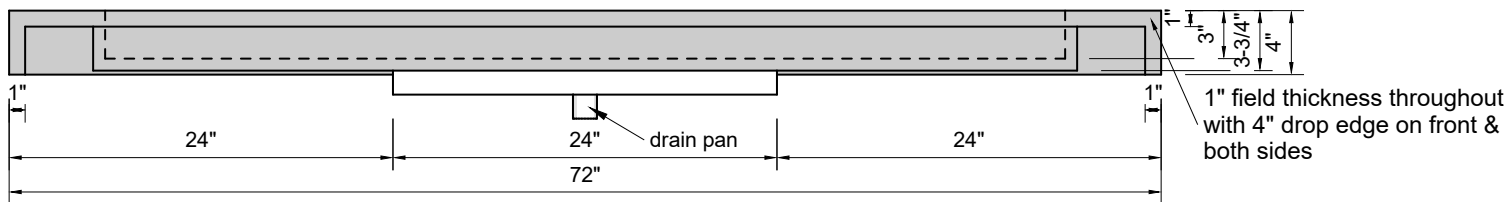

TOP VIEW

FRONT VIEW

SIDE VIEW

Model #: FLLS-72-01
Large Slope (floating)
single faucet hole