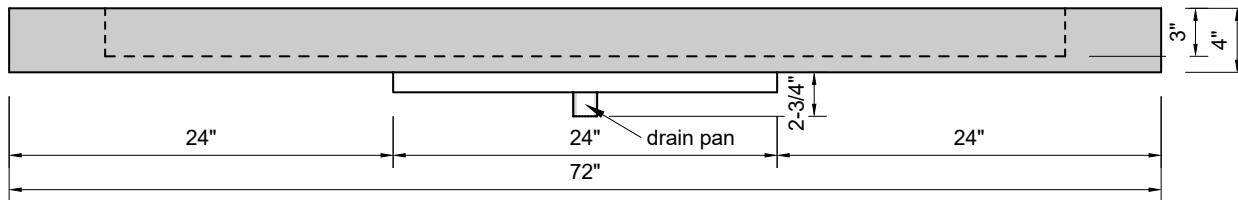

TOP VIEW

FRONT VIEW

SIDE VIEW

Model #: FLLS-72-01
Large Slope (floating)
single faucet hole