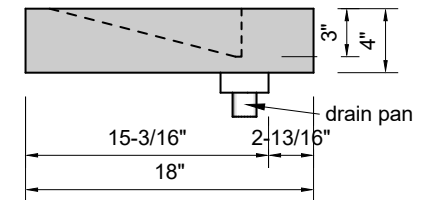

TOP VIEW

FRONT VIEW

SIDE VIEW

Model #: FLLS-72-01
Large Slope (floating)
single faucet hole