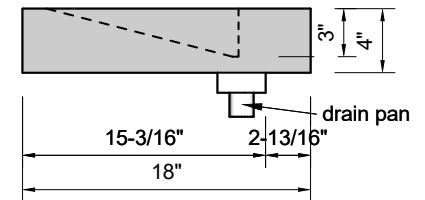

TOP VIEW

FRONT VIEW

SIDE VIEW

Model #: FLLS-72-03
Large Slope (floating)
8" widespread faucet holes