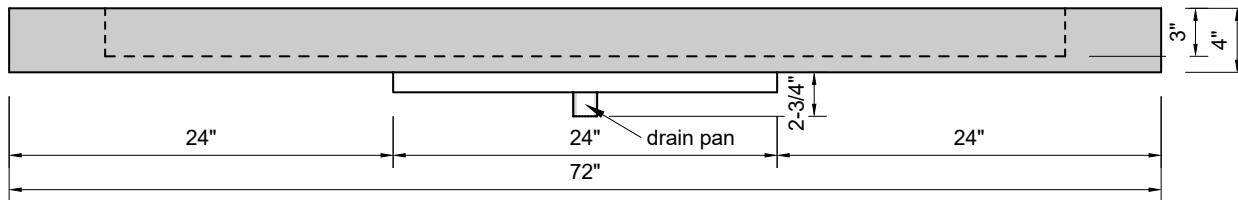

TOP VIEW

FRONT VIEW

SIDE VIEW

Model #: FLLS-72-03
Large Slope (floating)
8" widespread faucet holes