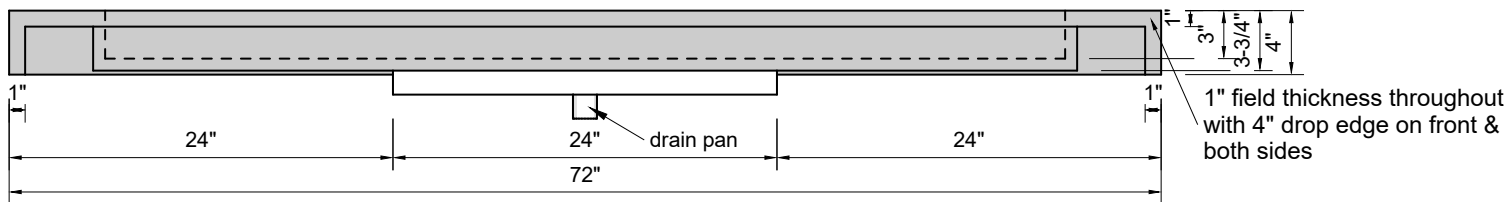

TOP VIEW

FRONT VIEW

SIDE VIEW

Model #: FLLS-72-03
Large Slope (floating)
8" widespread faucet holes