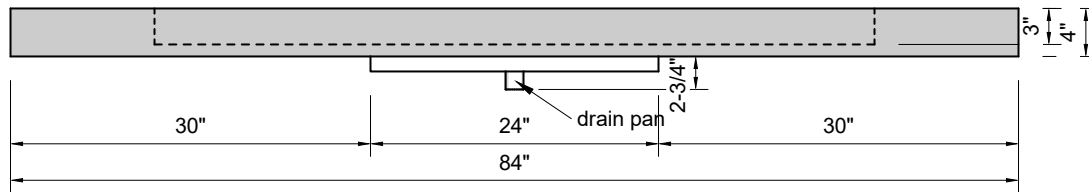

TOP VIEW

FRONT VIEW

SIDE VIEW

BACK VIEW

**Model #: FLLS-84-00**  
**Large Slope (floating)**  
**no faucet holes**