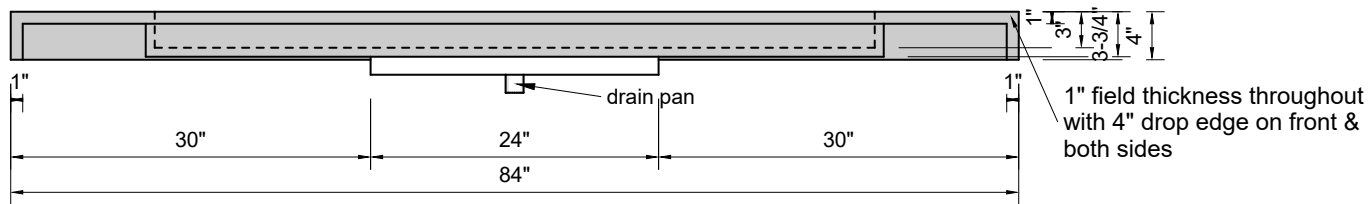

TOP VIEW

FRONT VIEW

SIDE VIEW

BACK VIEW

**Model #: FLLS-84-00**  
**Large Slope (floating)**  
**no faucet holes**