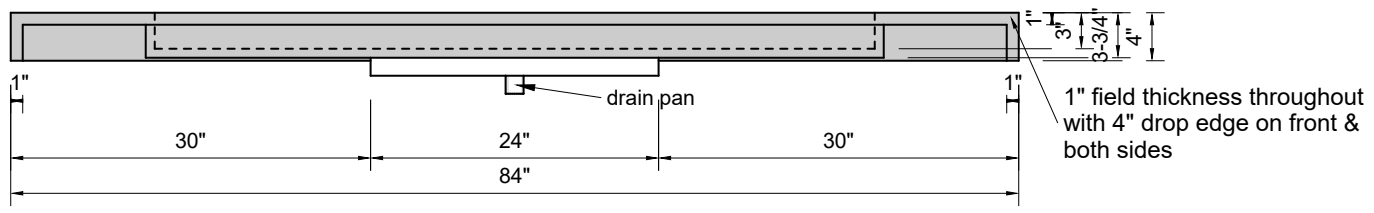

TOP VIEW

FRONT VIEW

SIDE VIEW

BACK VIEW

Model #: FLLS-84-01
Large Slope (floating)
single faucet holes