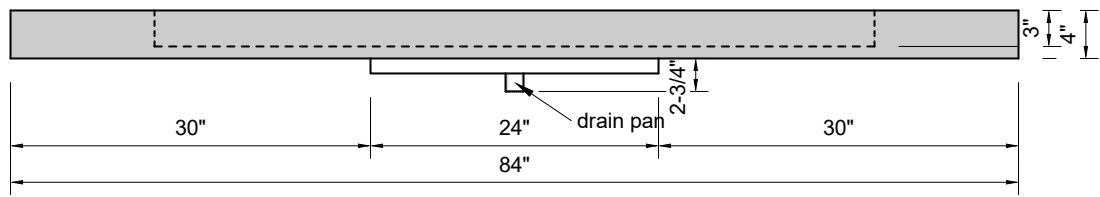

TOP VIEW

FRONT VIEW

SIDE VIEW

BACK VIEW

Model #: FLLS-84-01
Large Slope (floating)
single faucet holes