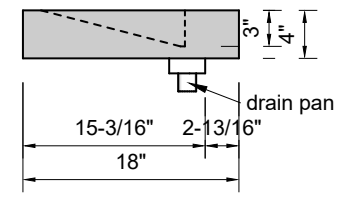

TOP VIEW

FRONT VIEW

SIDE VIEW

BACK VIEW

Model #: FLLS-84-01
Large Slope (floating)
single faucet holes