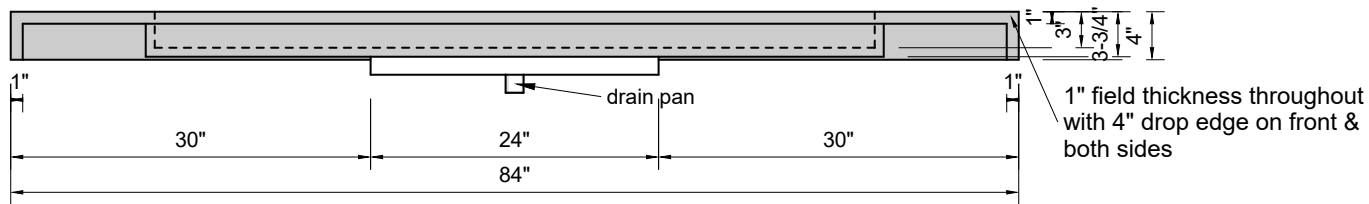

TOP VIEW

FRONT VIEW

SIDE VIEW

Model #: FLLS-84-03
Large Slope (floating)
8" widespread faucet holes