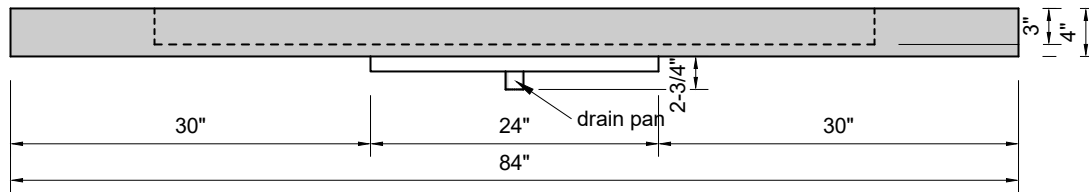

TOP VIEW

FRONT VIEW

SIDE VIEW

Model #: FLLS-84-03
Large Slope (floating)
8" widespread faucet holes