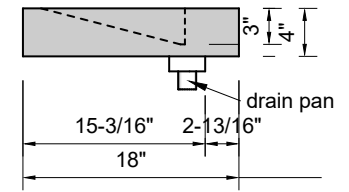

TOP VIEW

FRONT VIEW

SIDE VIEW

Model #: FLLS-84-03
Large Slope (floating)
8" widespread faucet holes