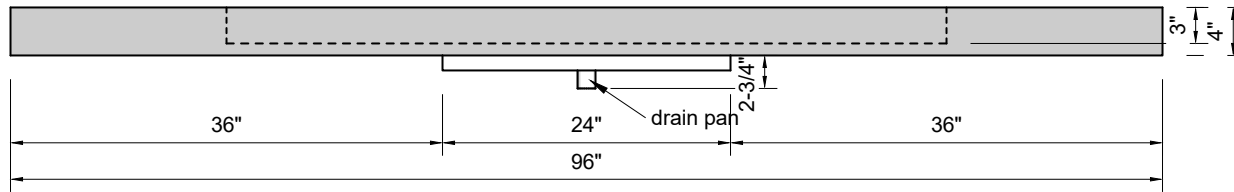

TOP VIEW

FRONT VIEW

SIDE VIEW

BACK VIEW

Model #: FLLS-96-00
Large Slope (floating)
no faucet holes