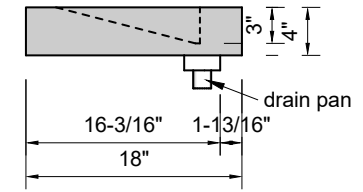

TOP VIEW

FRONT VIEW

SIDE VIEW

BACK VIEW

Model #: FLLS-96-00
Large Slope (floating)
no faucet holes