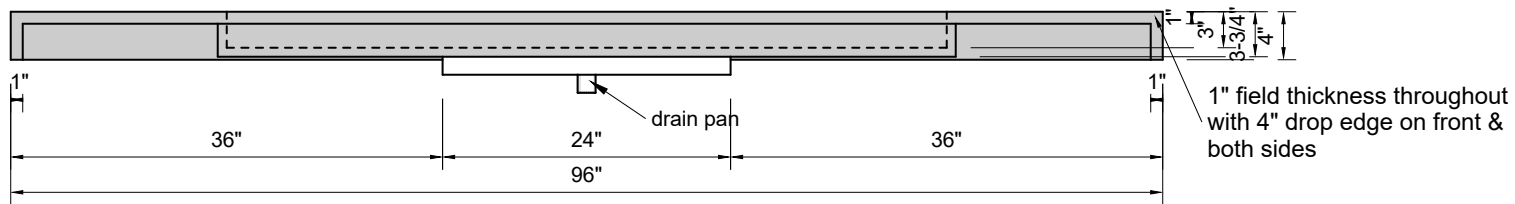

TOP VIEW

FRONT VIEW

SIDE VIEW

BACK VIEW

Model #: FLLS-96-00
Large Slope (floating)
no faucet holes