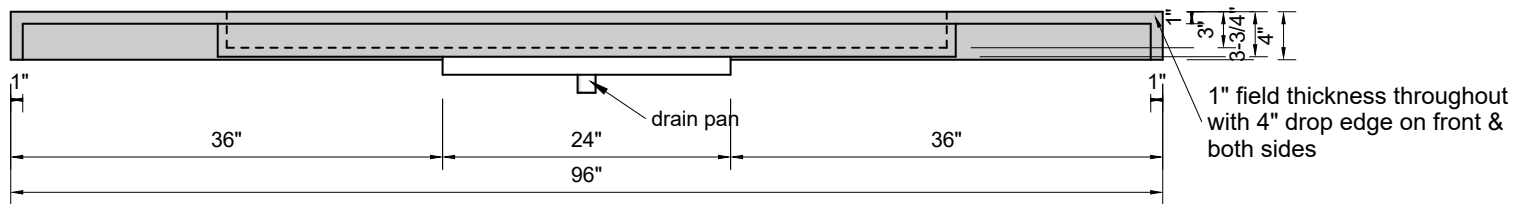

TOP VIEW

FRONT VIEW

SIDE VIEW

BACK VIEW

**Model #: FLLS-96-01**  
**Large Slope (floating)**  
**single faucet holes**