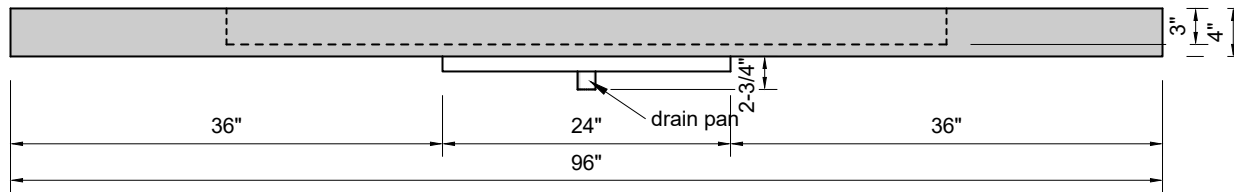

TOP VIEW

FRONT VIEW

SIDE VIEW

BACK VIEW

**Model #: FLLS-96-01**  
**Large Slope (floating)**  
**single faucet holes**