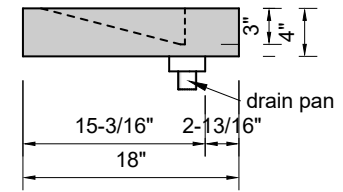

TOP VIEW

FRONT VIEW

SIDE VIEW

BACK VIEW

**Model #: FLLS-96-01**  
**Large Slope (floating)**  
**single faucet holes**