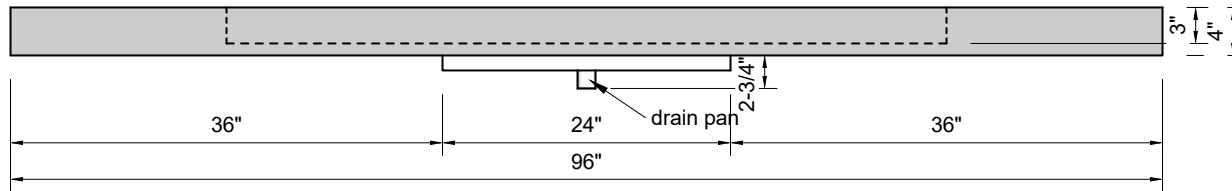

TOP VIEW

FRONT VIEW

SIDE VIEW

BACK VIEW

Model #: FLLS-96-03
Large Slope (floating)
8" widespread faucet holes