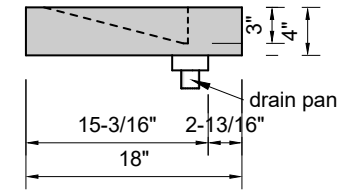

TOP VIEW

FRONT VIEW

SIDE VIEW

BACK VIEW

Model #: FLLS-96-03
Large Slope (floating)
8" widespread faucet holes