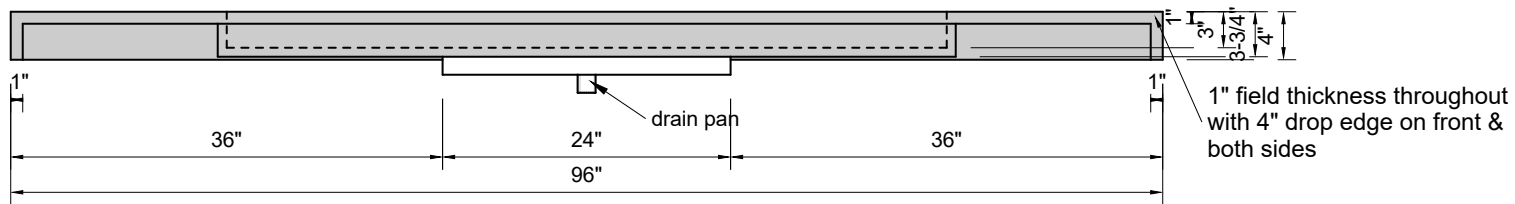

TOP VIEW

FRONT VIEW

SIDE VIEW

BACK VIEW

Model #: FLLS-96-03
Large Slope (floating)
8" widespread faucet holes