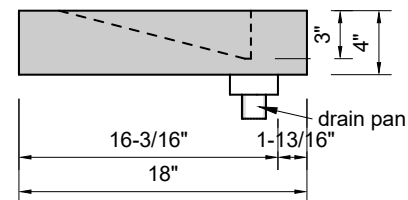

TOP VIEW

FRONT VIEW

SIDE VIEW

BACK VIEW

Model #: FLSS-24-00
Small Slope (floating)
no faucet holes