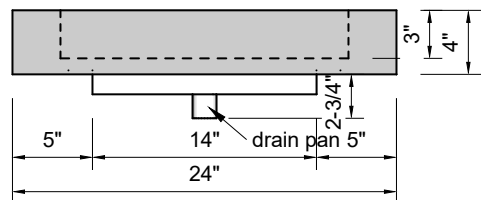

TOP VIEW

FRONT VIEW

SIDE VIEW

BACK VIEW

Model #: FLSS-24-00
Small Slope (floating)
no faucet holes