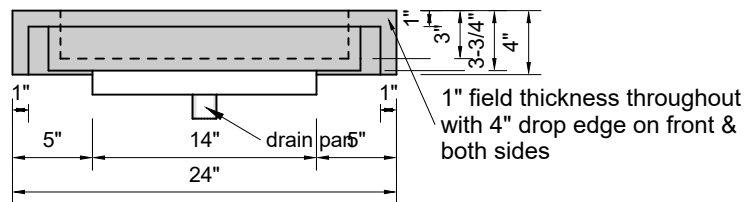

TOP VIEW

FRONT VIEW

SIDE VIEW

BACK VIEW

Model #: FLSS-24-00
Small Slope (floating)
no faucet holes