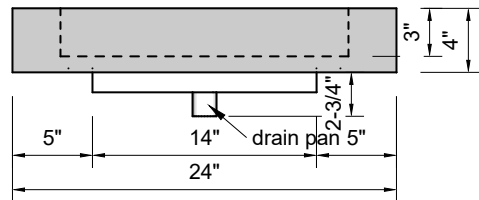

TOP VIEW

FRONT VIEW

SIDE VIEW

BACK VIEW

Model #: FLSS-24-01
Small Slope (floating)
single faucet hole