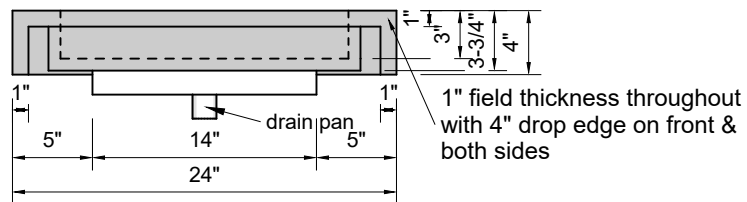

TOP VIEW

FRONT VIEW

SIDE VIEW

BACK VIEW

Model #: FLSS-24-01
Small Slope (floating)
single faucet hole