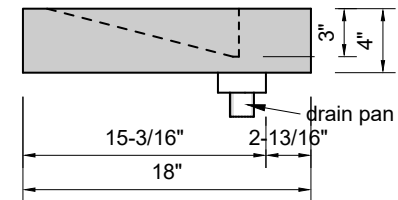

TOP VIEW

FRONT VIEW

SIDE VIEW

BACK VIEW

Model #: FLSS-24-01
Small Slope (floating)
single faucet hole