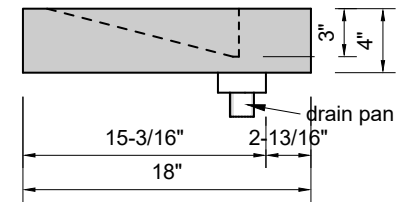

TOP VIEW

FRONT VIEW

SIDE VIEW

BACK VIEW

**Model #: FLSS-24-03**  
**Small Slope (floating)**  
**8" widespread faucet holes**