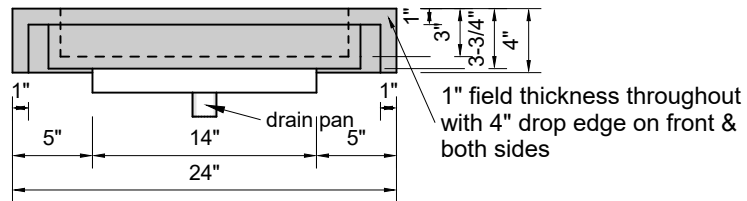

TOP VIEW

FRONT VIEW

SIDE VIEW

BACK VIEW

**Model #: FLSS-24-03**  
**Small Slope (floating)**  
**8" widespread faucet holes**