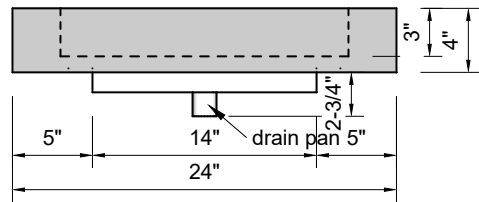

TOP VIEW

FRONT VIEW

SIDE VIEW

BACK VIEW

**Model #: FLSS-24-03**  
**Small Slope (floating)**  
**8" widespread faucet holes**