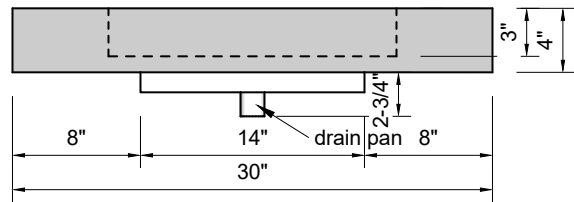

TOP VIEW

FRONT VIEW

SIDE VIEW

BACK VIEW

Model #: FLSS-30-00
Small Slope (floating)
no faucet holes