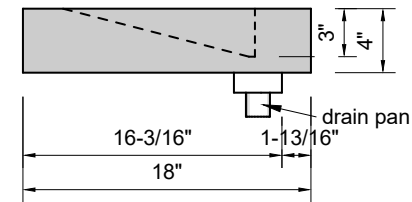

TOP VIEW

FRONT VIEW

SIDE VIEW

BACK VIEW

Model #: FLSS-30-00
Small Slope (floating)
no faucet holes