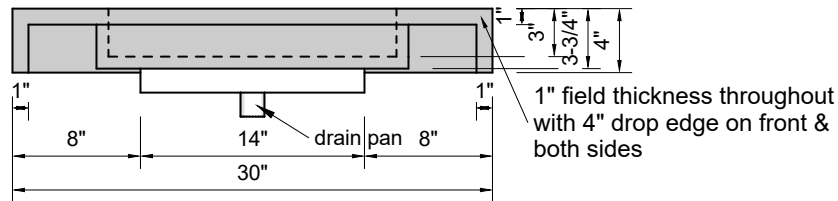

TOP VIEW

FRONT VIEW

SIDE VIEW

BACK VIEW

Model #: FLSS-30-00
Small Slope (floating)
no faucet holes